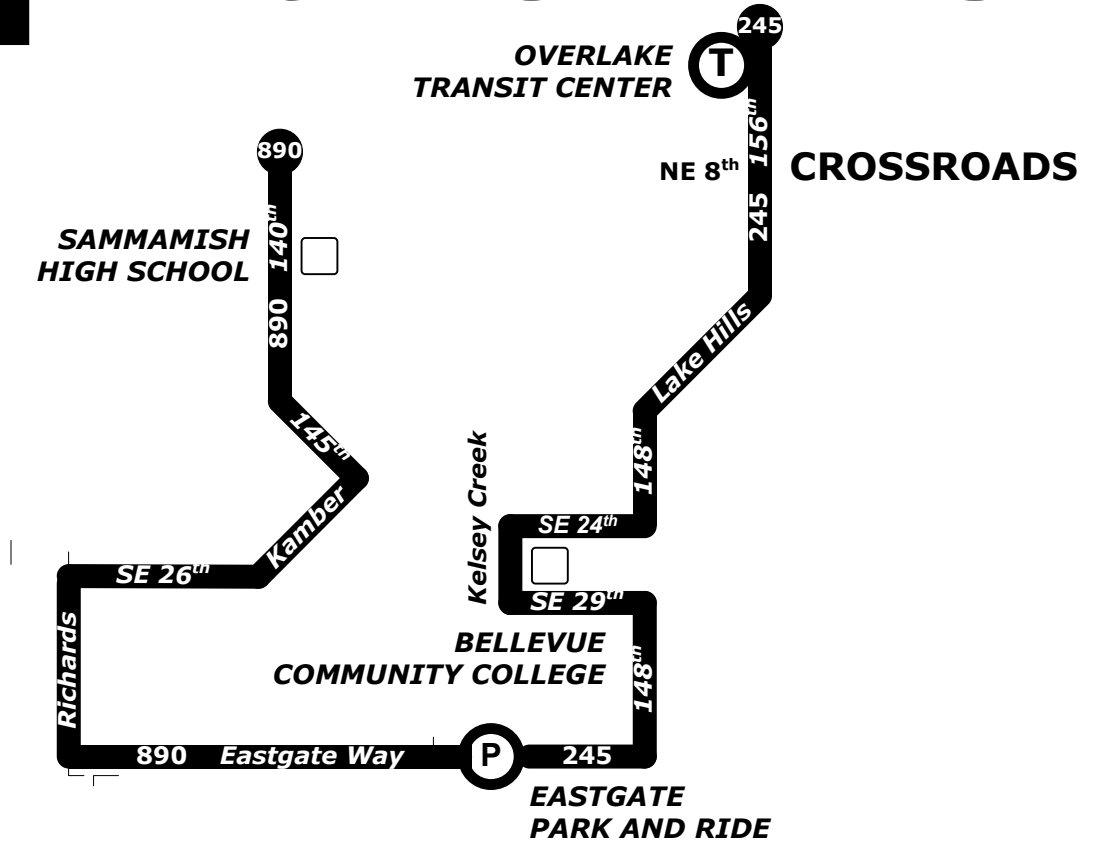

## To School:

Depart Overlake Transit Center via Route 245	Depart NE 8 <sup>th</sup> - 156 <sup>th</sup> via Route 245	Arrive Eastgate Park and Ride via Route 245	Depart Eastgate Park and Ride via Route 890	Arrive Sammamish High School via Route 890
6:37 a m	6:43 a m	6:58 a m	<b>T</b> 7:05 a m	7:17 a m

**T** - Transfer here  
to Route 890

## From School:

Depart Sammamish High School via Route 890	Arrive Eastgate Park and Ride via Route 890	Depart Eastgate Park and Ride via Route 245	Depart NE 8 <sup>th</sup> - 156 <sup>th</sup> via Route 245	Arrive Overlake Transit Center via Route 245
1:06 p m	<b>W</b> 1:21 p m	<b>T</b> 1:30 p m	<b>T</b> 1:47 p m	1:56 p m
3:05 p m	<b>xW</b> 3:18 p m	<b>T</b> 3:30 p m	<b>T</b> 3:49 p m	3:58 p m

**T** - Transfer here  
to Route 245