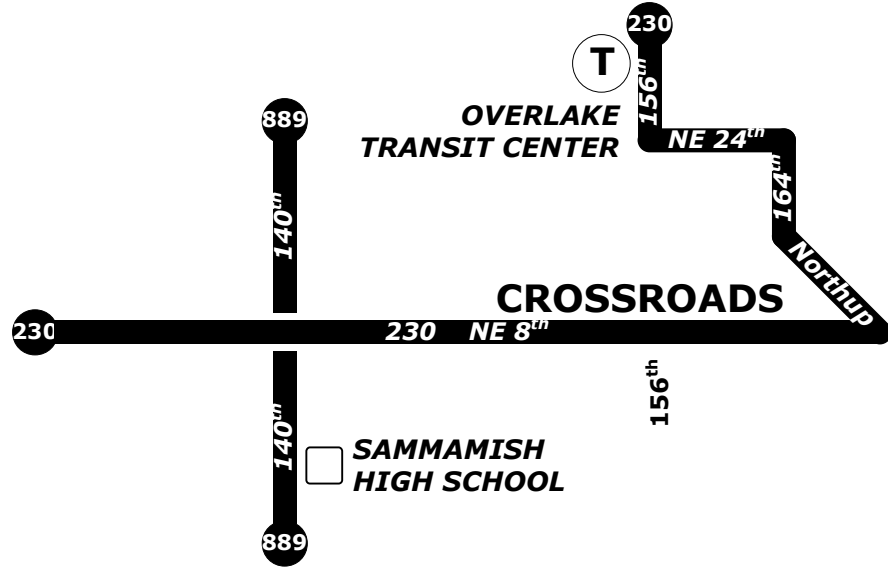

# NE 8<sup>th</sup>

## To School:

Depart Overlake Transit Center via Route 230	Depart NE 8 <sup>th</sup> - 164 <sup>th</sup> via Route 230	Depart NE 8 <sup>th</sup> - 156 <sup>th</sup> via Route 230	Arrive NE 8 <sup>th</sup> - 140 <sup>th</sup> via Route 230	Depart NE 8 <sup>th</sup> - 140 <sup>th</sup> via Route 889	Arrive Sammamish High School via Route 889
6:18 a m	6:29 a m	6:31 a m	6:36 a m	<b>T</b> 7:07 a m	7:10 a m

**T** - Transfer here  
to Route 889

**T** - Transfer here  
to Route 230