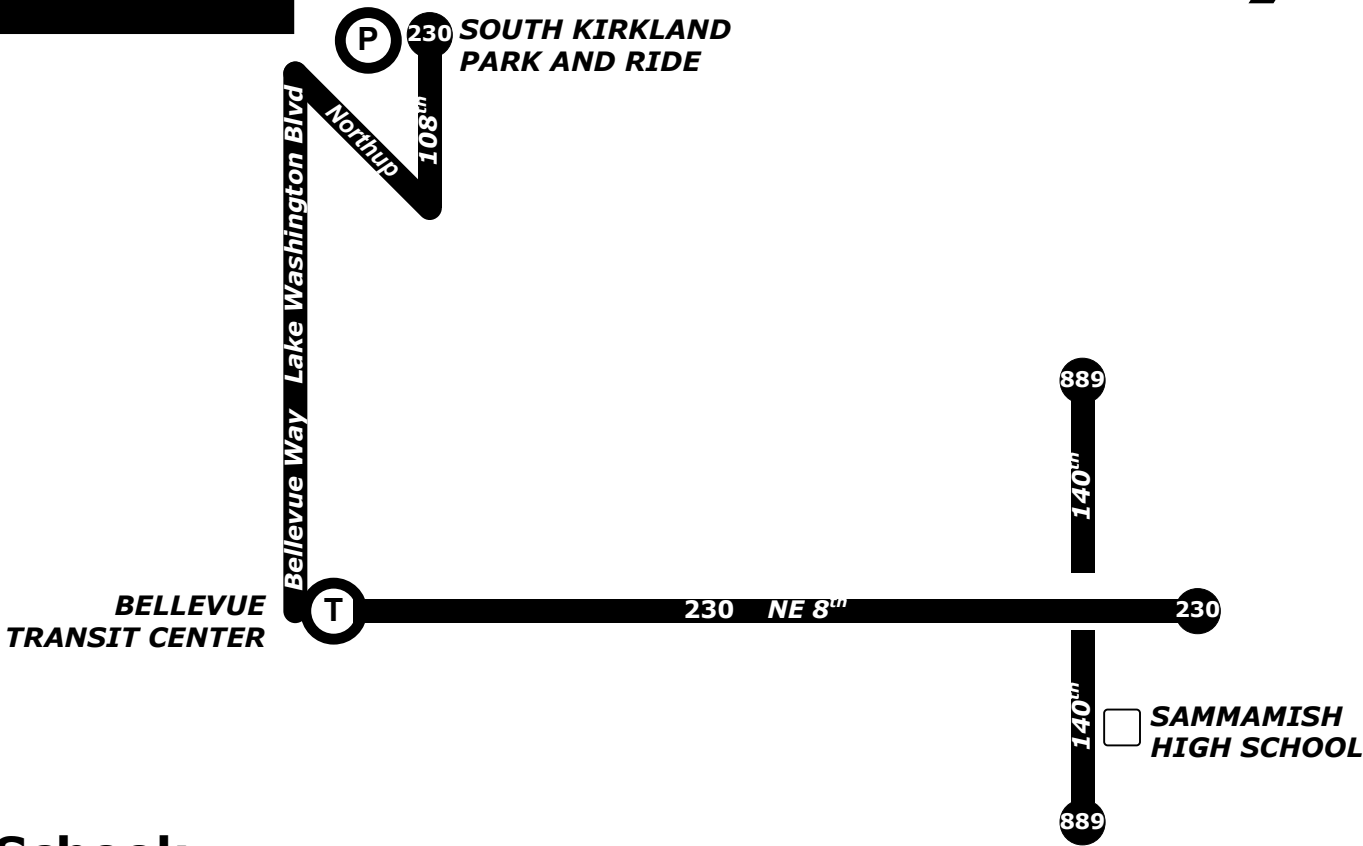

# Bellevue Way

## To School:

Depart South Kirkland Park and Ride via Route 230	Depart Bellevue Transit Center via Route 230	Arrive NE 8 <sup>th</sup> - 140 <sup>th</sup> via Route 230	Depart NE 8 <sup>th</sup> - 140 <sup>th</sup> via Route 889	Arrive Sammamish High School via Route 889
6:33 a m	6:50 a m	6:59 a m	<b>T</b> 7:07 a m	7:10 a m

**T** - Transfer here  
to Route 889

**T** - Transfer here  
to Route 230