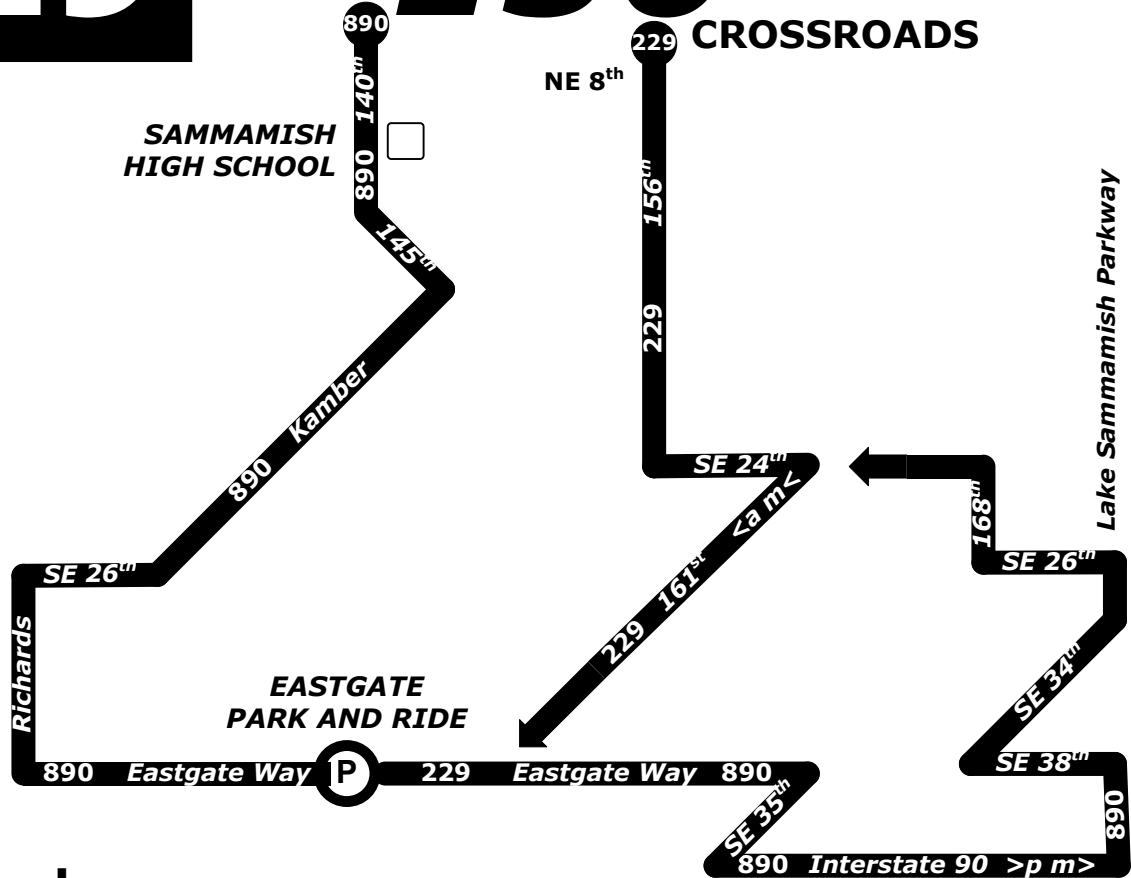

229

156th

To School:

Depart NE 8 th - 156 th via Route 229	Depart Eastgate Way - 161 st via Route 229	Arrive Eastgate Park and Ride via Route 229	Depart Eastgate Park and Ride via Route 890	Arrive Sammamish High School via Route 890
6:26 a m	6:37 a m	6:42 a m T	7:05 a m	7:17 a m

T - Transfer here
to Route 890

From School:

Depart Sammamish High School via Route 890	Depart Eastgate Park and Ride via Route 890	Depart SE 26 th - 168 th via Route 890	Depart SE 24 th - 161 st via Route 229	Arrive NE 8 th - 156 th via Route 229
1:06 p m W 3:05 p m xW	1:21 p m W 3:18 p m xW	1:42 p m W 3:35 p m xW	1:45 p m S 3:38 p m S	1:53 p m W 3:44 p m xW

S - Stay on bus;
no transfer