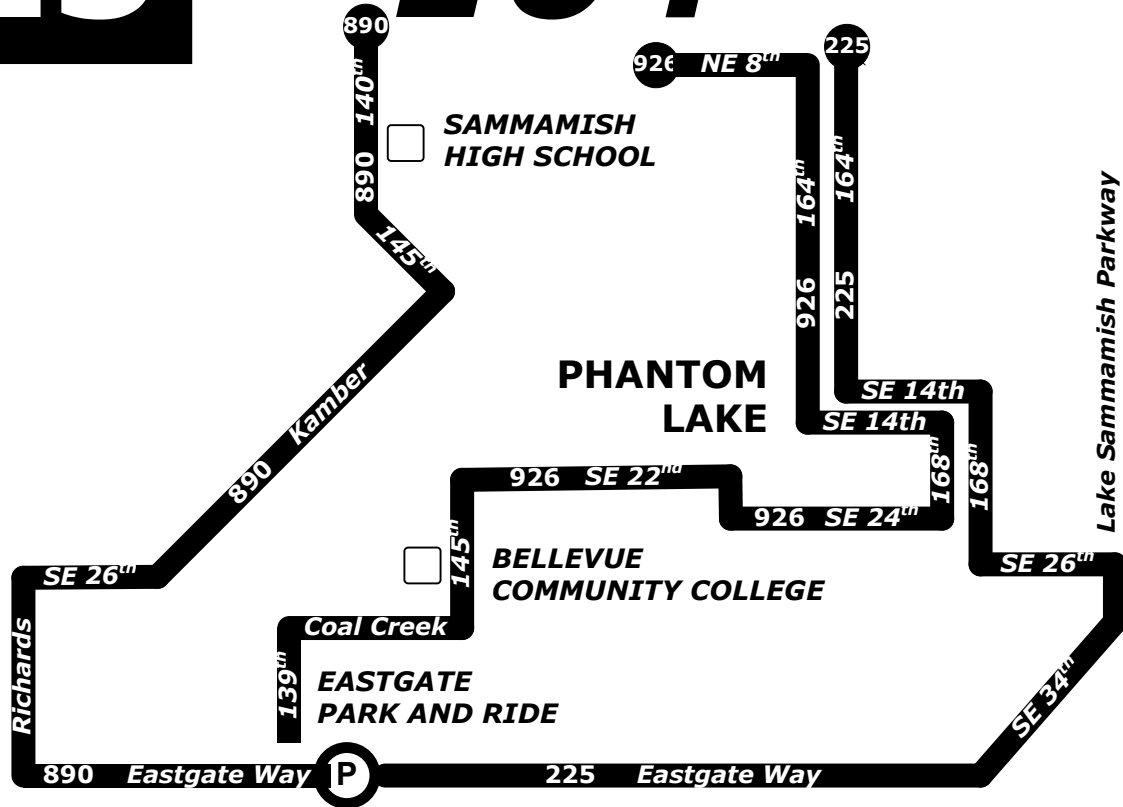

## To School:

Depart NE 8 <sup>th</sup> - 164 <sup>th</sup> via Route 225	Depart SE 24 <sup>th</sup> - 168 <sup>th</sup> via Route 225	Depart SE 34 <sup>th</sup> - Lake Sam Pkwy via Route 225	Arrive Eastgate Park and Ride via Route 225	Depart Eastgate Park and Ride via Route 890	Arrive Sammamish High School via Route 890
6:11 a m	6:17 a m	6:21 a m	6:29 a m <b>T</b>	7:05 a m	7:17 a m

**T** - Transfer here  
to Route 890

## From School:

Depart Sammamish High School via Route 890	Arrive Eastgate Park and Ride via Route 890	Depart Eastgate Park and Ride via Route 926	Depart SE 24 <sup>th</sup> - 168 <sup>th</sup> via Route 926	Arrive NE 8 <sup>th</sup> - 164 <sup>th</sup> via Route 926
1:06 p m <b>W</b> 3:05 p m <b>xW</b>	1:21 p m <b>T</b> 3:18 p m <b>T</b>	1:30 p m 3:30 p m	1:45 p m 3:45 p m	1:50 p m 3:50 p m

**T** - Transfer here  
to Route 926