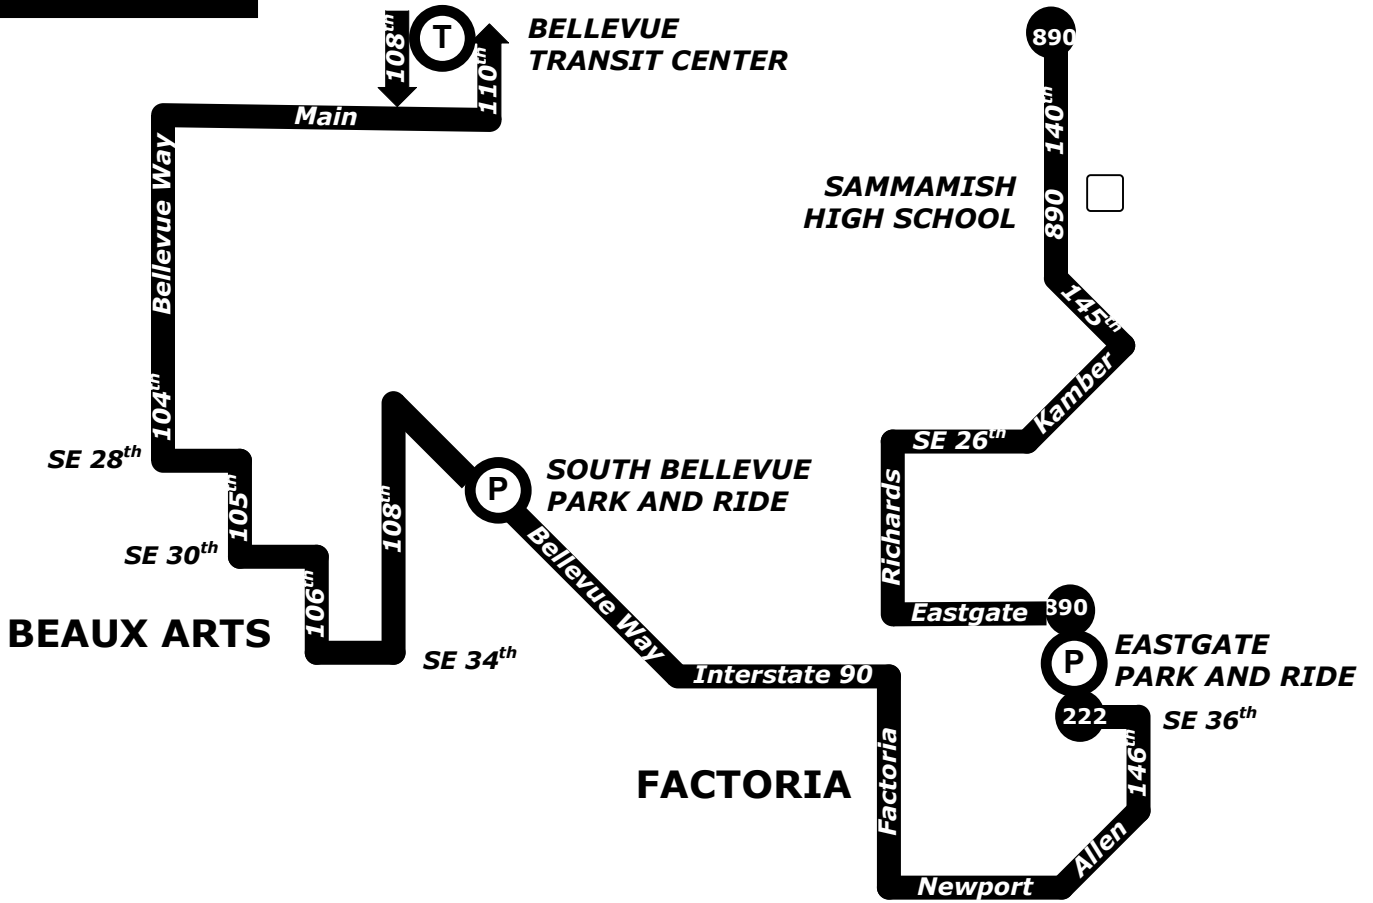

222

104th

To School:

Depart Bellevue Transit Center via Route 222	Depart SE 34 th - 108 th via Route 222	Depart South Bellevue Park and Ride via Route 222	Arrive Eastgate Park and Ride via Route 222	Depart Eastgate Park and Ride via Route 890	Arrive Sammamish High School via Route 890
6:09 a m	6:17 a m	6:22 a m	6:39 a m T	7:05 a m	7:17 a m

T - Transfer here
to Route 890

From School:

Depart Sammamish High School via Route 890	Arrive Eastgate Park and Ride via Route 890	Depart Eastgate Park and Ride via Route 222	Depart South Bellevue Park and Ride via Route 222	Depart SE 34 th - 108 th via Route 222	Arrive Bellevue Transit Center via Route 222
1:06 p m 3:05 p m	W 1:21 p m xW 3:18 p m	T 1:39 p m T 3:42 p m	1:53 p m 3:57 p m	1:58 p m 4:02 p m	2:15 p m 4:20 p m

T - Transfer here
to Route 222