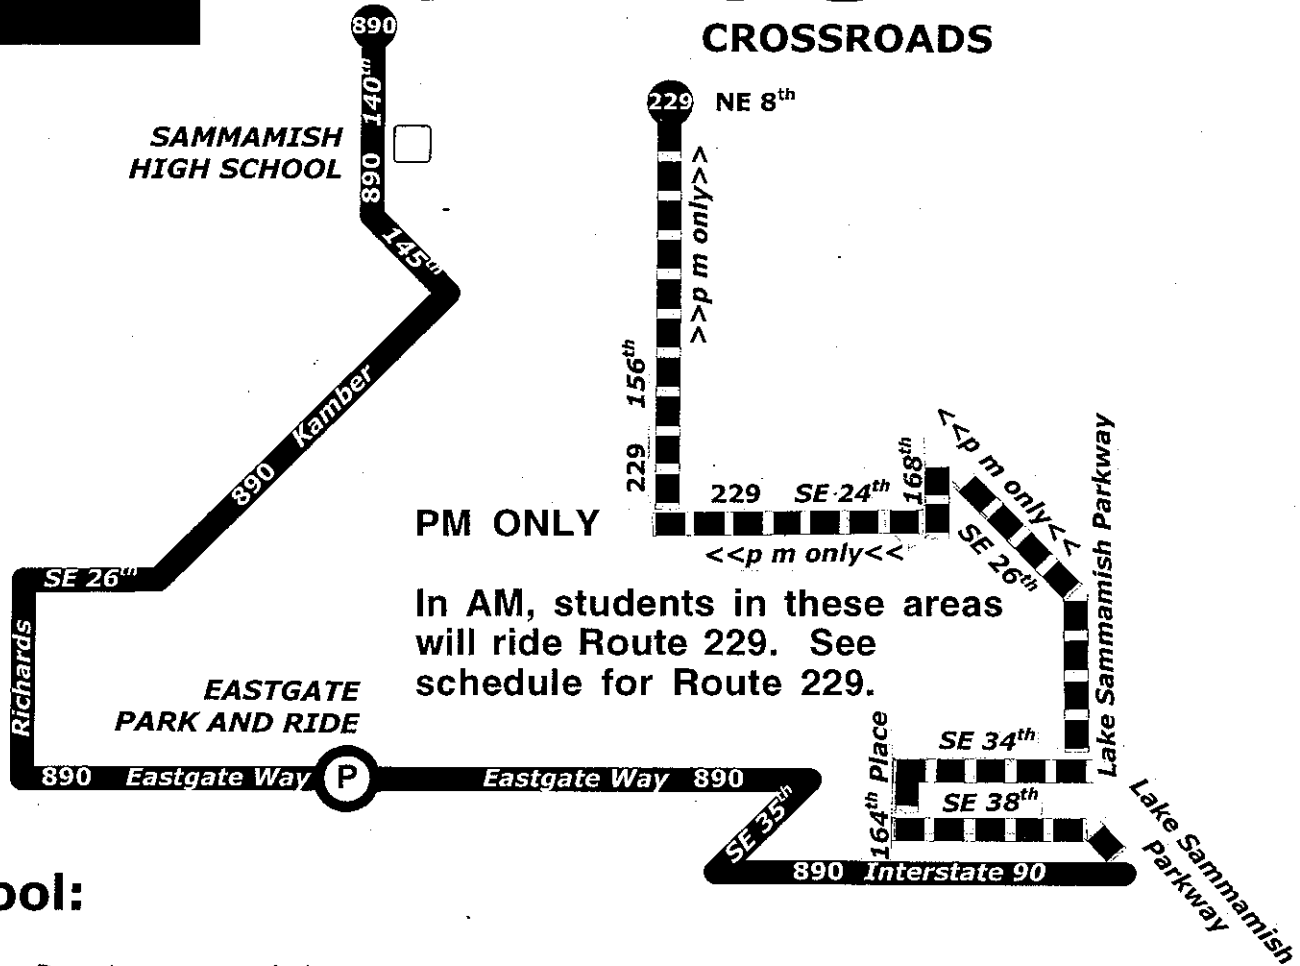

890

Kamber

CROSSROADS

To School:

Depart Interstate 90 - Lk Sam Pkwy via Route 890	Depart Eastgate Park and Ride via Route 890	Arrive Sammamish High School via Route 890
6:55 a m	7:05 a m	7:17 a m

From School:

Depart Sammamish High School via Route 890	Depart Eastgate Park and Ride via Route 890	Depart SE 26 th - 168 th via Route 890	Depart SE 24 th - 161 st via Route 229	Arrive NE 8 th - 156 th via Route 229
1:06 p m W 3:05 p m xW	1:21 p m W 3:18 p m xW	1:42 p m W 3:35 p m xW	1:45 p m S 3:38 p m S	1:53 p m W 3:44 p m xW

S - Stay on bus;
no transfer