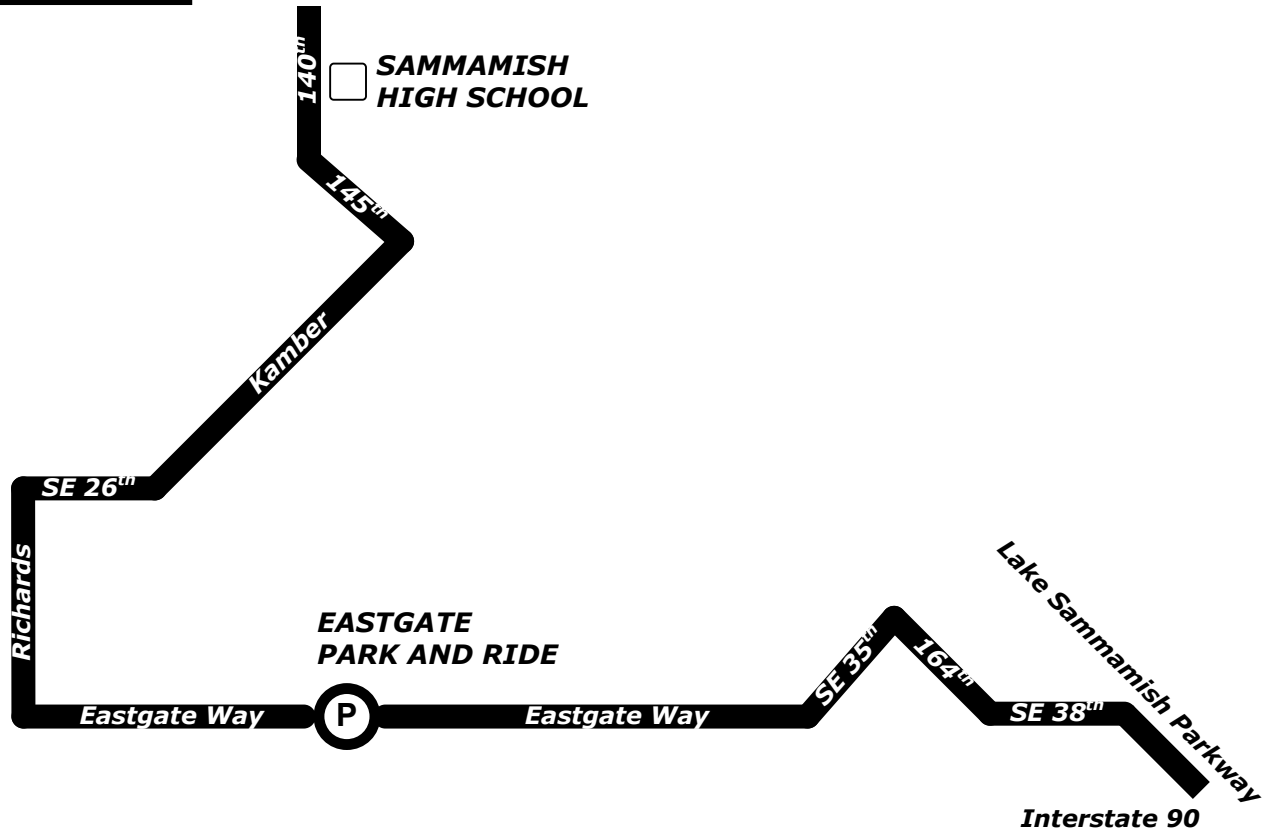

## To School:

Depart Interstate 90 - Lk Sam Pkwy	Depart Eastgate Park and Ride	Arrive Sammamish High School
6:55 a m	7:05 a m	7:17 a m

## From School:

Depart Sammamish High School	Depart Eastgate Park and Ride	Arrive Interstate 90 - Lk Sam Pkwy
1:06 p m <b>W</b>	1:21 p m <b>W</b>	1:31 p m <b>W</b>
3:05 p m <b>xW</b>	3:18 p m <b>xW</b>	3:28 p m <b>xW</b>