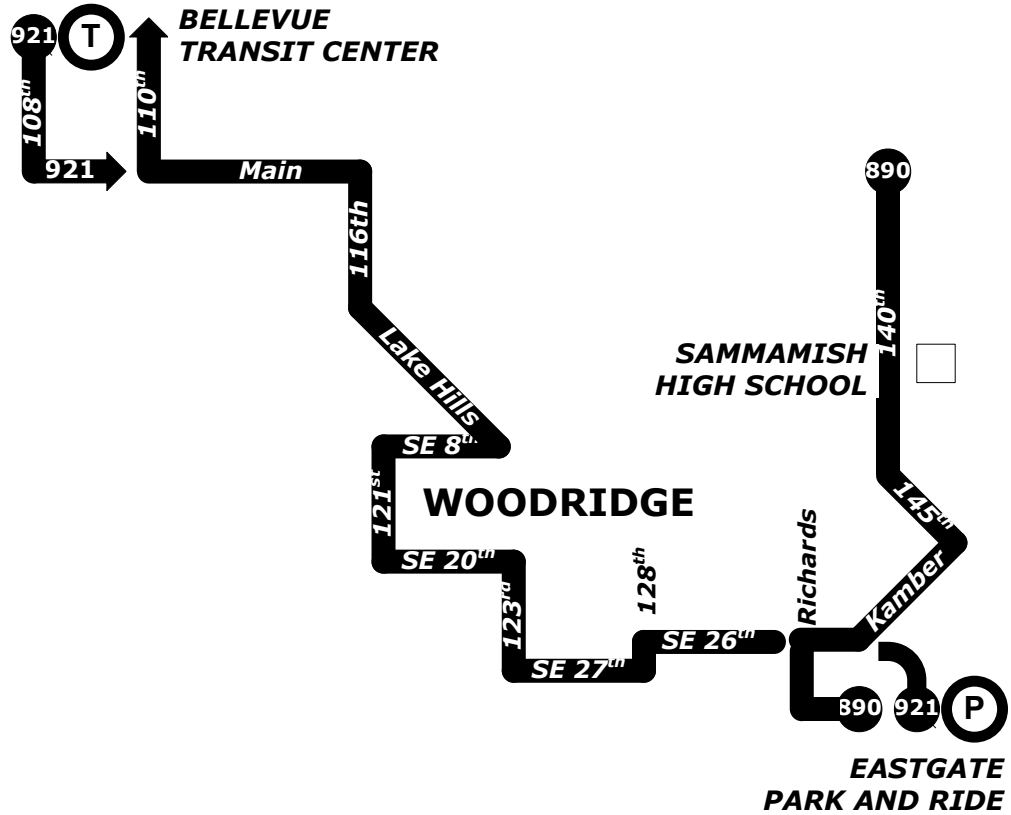

921

123rd

To School:

Depart Bellevue Transit Center via Route 921	Depart SE 20 th - 123 rd via Route 921	Arrive Eastgate Park and Ride via Route 921	Depart Eastgate Park and Ride via Route 890	Arrive Sammamish High School via Route 890
6:28 a m	6:36 a m	6:43 a m T	7:05 a m	7:17 a m

T - Transfer here
to Route 890

From School:

Depart Sammamish High School via Route 890	Arrive Eastgate Park and Ride via Route 890	Depart Eastgate Park and Ride via Route 921	Depart SE 20 th - 123 rd via Route 921	Arrive Bellevue Transit Center via Route 921
1:06 p m W 3:05 p m xW	1:21 p m T 3:18 p m T	1:31 p m 3:30 p m	1:38 p m 3:37 p m	1:50 p m 3:50 p m

T - Transfer here
to Route 921