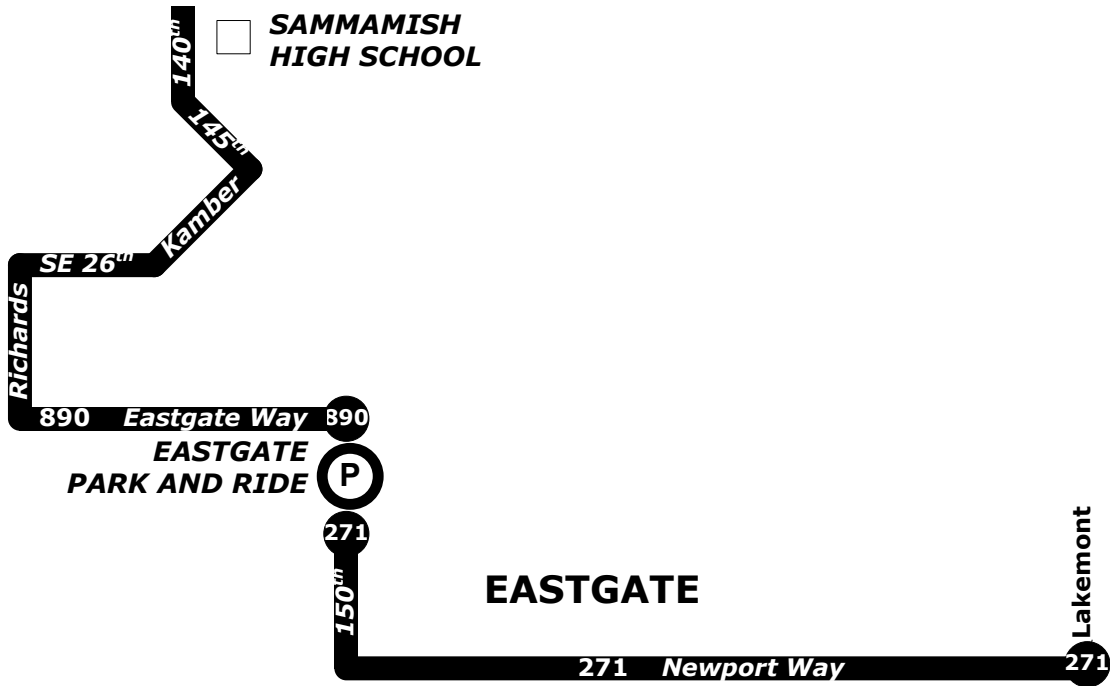

## To School:

Depart Newport Way - Lakemont via Route 271	Arrive Eastgate Park and Ride via Route 271	Depart Eastgate Park and Ride via Route 890	Arrive Sammamish High School via Route 890
6:24 a m	6:38 a m <b>T</b>	7:05 a m	7:17 a m

**T** - Transfer here  
to Route 890

## From School:

Depart Sammamish High School via Route 890	Arrive Eastgate Park and Ride Via Route 890	Depart Eastgate Park and Ride Via Route 271	Arrive Newport Way - Lakemont via Route 271
1:06 p m <b>W</b> 3:05 p m <b>xW</b>	1:21 p m <b>T</b> 3:18 p m <b>T</b>	1:26 p m 3:27 p m	1:39 p m 3:40 p m

**T** - Transfer here  
to Route 271