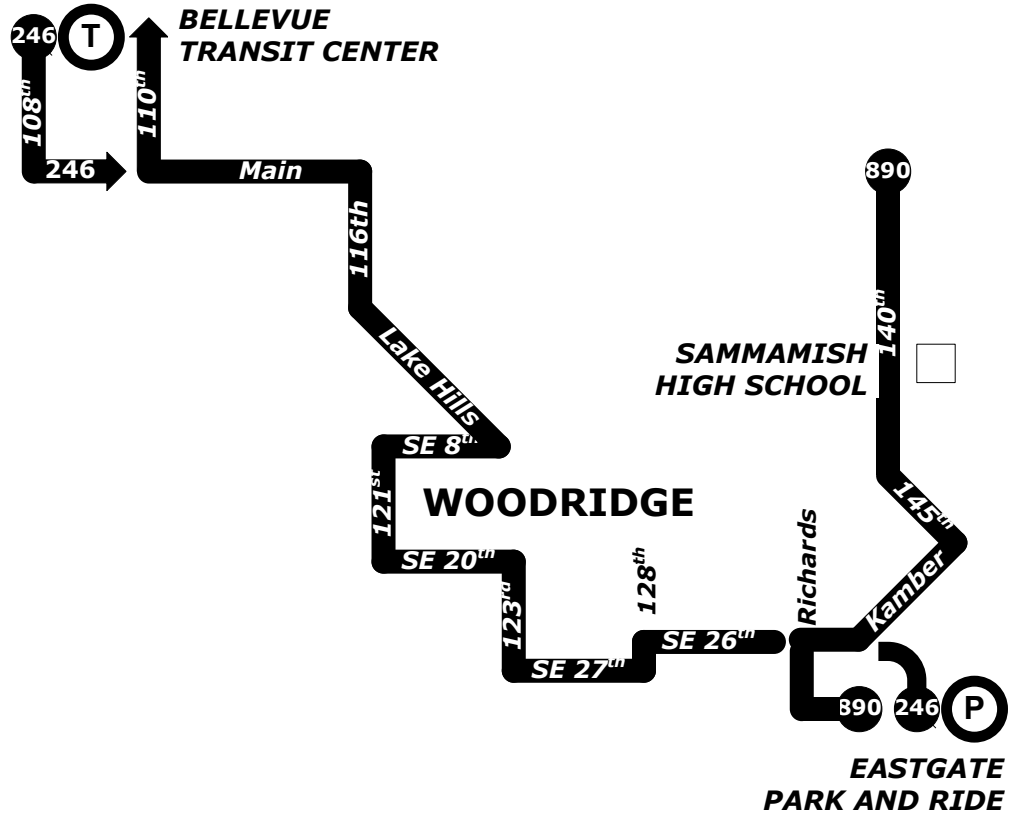

246

123rd

To School:

| | | | | |
|---|---|--|--|---|
| Depart Bellevue Transit Center via Route 246 | Depart SE 20 th - 123 rd via Route 246 | Arrive Eastgate Park and Ride via Route 246 | Depart Eastgate Park and Ride via Route 890 | Arrive Sammamish High School via Route 890 |
| 6:29 a m | 6:37 a m | 6:44 a m T | 7:05 a m | 7:17 a m |

T - Transfer here
to Route 890

From School:

| | | | | |
|---|--|--|---|---|
| Depart Sammamish High School via Route 890 | Arrive Eastgate Park and Ride via Route 890 | Depart Eastgate Park and Ride via Route 246 | Depart SE 20 th - 123 rd via Route 246 | Arrive Bellevue Transit Center via Route 246 |
| 1:06 p m W 3:05 p m xW | 1:21 p m T 3:18 p m T | 1:31 p m 3:33 p m | 1:38 p m 3:40 p m | 1:50 p m 3:53 p m |

T - Transfer here
to Route 246