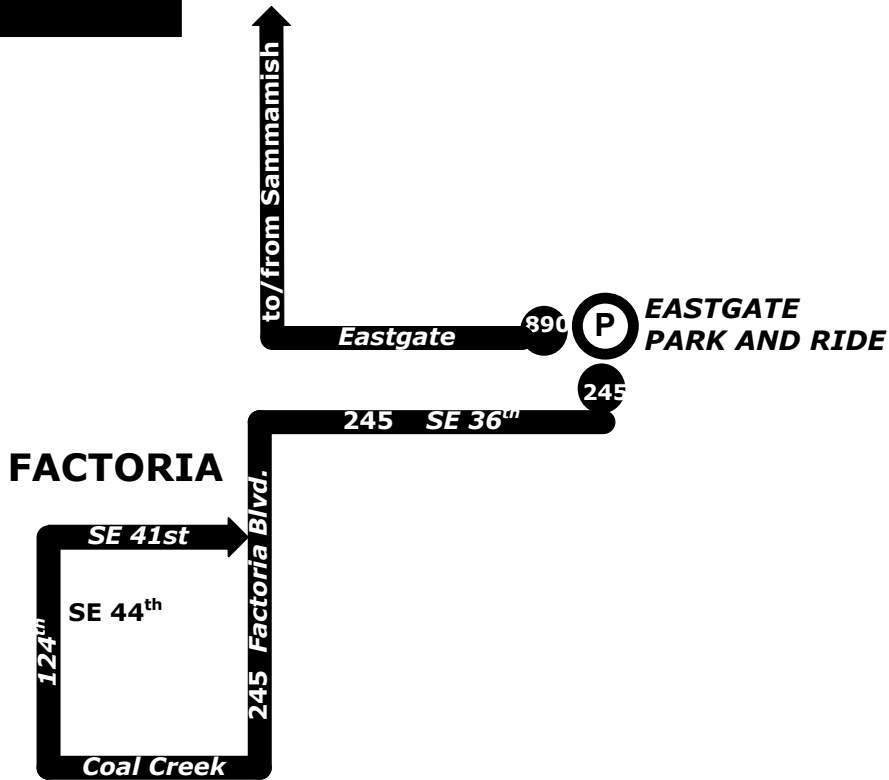

245 SE 36th

To School:

Depart SE 44 th - 124 th via Route 245	Arrive Eastgate Park and Ride via Route 245	Depart Eastgate Park and Ride via Route 890	Arrive Sammamish High School via Route 890
6:50 a m	7:00 a m T	7:05 a m	7:17 a m

T - Transfer here
to Route 890

From School:

Depart Sammamish High School via Route 890	Arrive Eastgate Park and Ride via Route 890	Depart Eastgate Park and Ride via Route 245	Arrive SE 44 th - 124 th via Route 245
1:06 p m W 3:05 p m xW	1:21 p m T 3:18 p m T	1:34 p m 3:28 p m	1:46 p m 3:40 p m

T - Transfer here
to Route 245