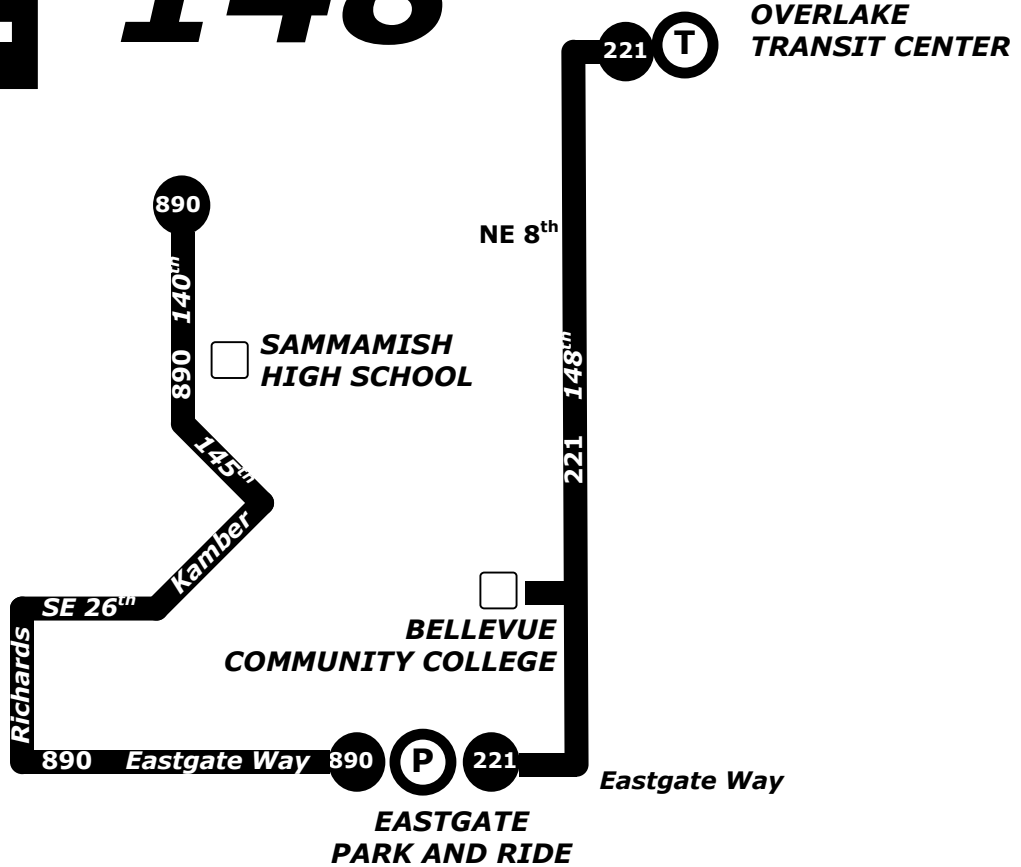

221

148th

To School:

Depart Overlake Transit Center via Route 221	Depart NE 8 th - 148 th via Route 221	Arrive Eastgate Park and Ride via Route 221	Depart Eastgate Park and Ride via Route 890	Arrive Sammamish High School via Route 890
6:23 a m	6:31 a m	6:39 a m T	7:05 a m	7:17 a m

T - Transfer here
to Route 890

From School:

Depart Sammamish High School via Route 890	Arrive Eastgate Park and Ride via Route 890	Depart Eastgate Park and Ride via Route 221	Depart NE 8 th - 148 th via Route 221	Arrive Overlake Transit Center via Route 221
1:06 p m W 3:05 p m xW	1:21 p m T 3:18 p m T	1:46 p m 3:43 p m	1:59 p m 3:56 p m	2:13 p m 4:10 p m

T - Transfer here
to Route 222