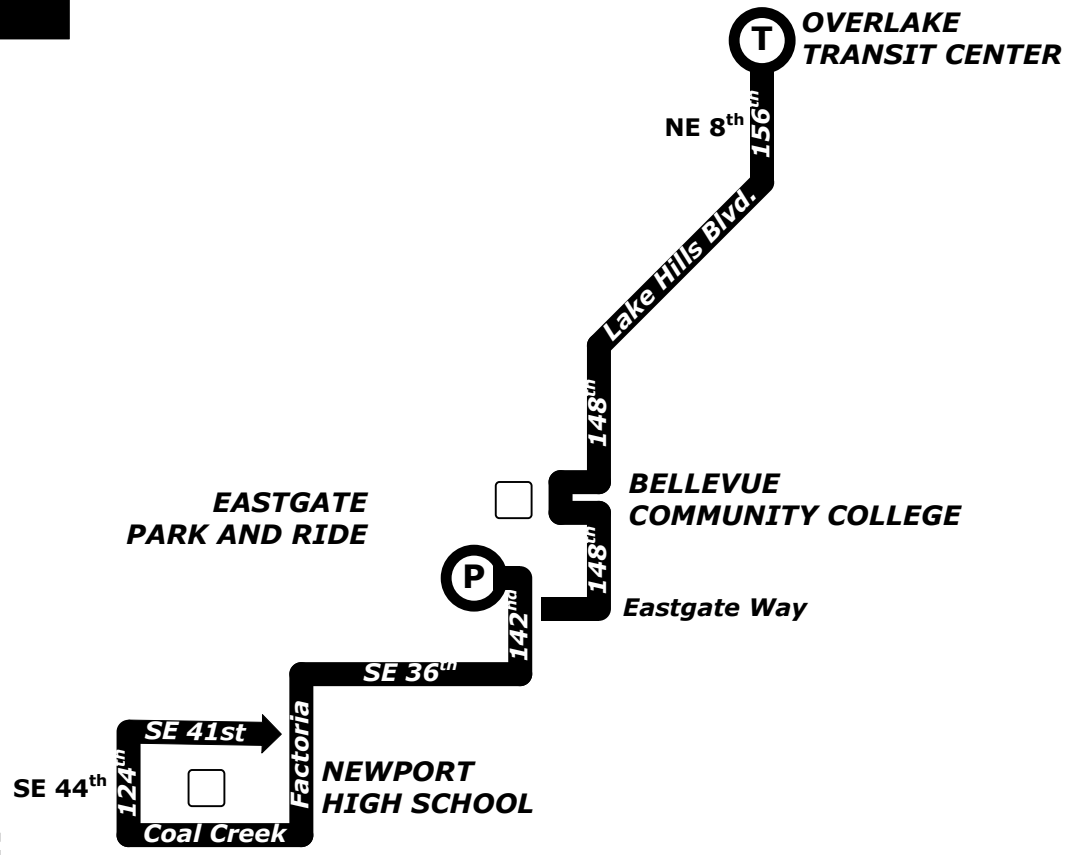

245

SE 36th

To School:

Depart Overlake Transit Center	Depart NE 8 th - 156 th	Depart Bellevue Community College	Depart Eastgate Park and Ride	Arrive Newport High School
6:37 a m	6:43 a m	6:53 a m	6:58 a m	7:08 a m

From School:

Depart SE 44 th - 124 th	Depart Eastgate Park and Ride	Depart Bellevue Community College	Depart NE 8 th - 156 th	Arrive Overlake Transit Center
1:05 p m	1:15 p m	1:22 p m	1:32 p m	1:41 p m
1:20 p m	1:30 p m	1:37 p m	1:47 p m	1:56 p m
1:35 p m	1:45 p m	1:52 p m	2:02 p m	2:11 p m
1:50 p m	2:00 p m	2:07 p m	2:17 p m	2:26 p m
2:05 p m	2:15 p m	2:22 p m	2:32 p m	2:41 p m
2:20 p m	2:30 p m	2:37 p m	2:47 p m	2:56 p m
2:35 p m	2:45 p m	2:52 p m	3:02 p m	3:11 p m
2:50 p m	3:00 p m	3:07 p m	3:18 p m	3:27 p m
3:05 p m	3:15 p m	3:22 p m	3:33 p m	3:42 p m
3:20 p m	3:30 p m	3:38 p m	3:49 p m	3:58 p m
3:35 p m	3:45 p m	3:53 p m	4:04 p m	4:13 p m
3:50 p m	4:00 p m	4:08 p m	4:19 p m	4:28 p m
4:05 p m	4:15 p m	4:23 p m	4:35 p m	4:44 p m
4:20 p m	4:30 p m	4:38 p m	4:50 p m	5:00 p m
4:35 p m	4:45 p m	4:53 p m	5:05 p m	5:15 p m
4:50 p m	5:02 p m	5:09 p m	5:21 p m	5:31 p m
5:05 p m	5:17 p m	5:25 p m	5:37 p m	5:47 p m