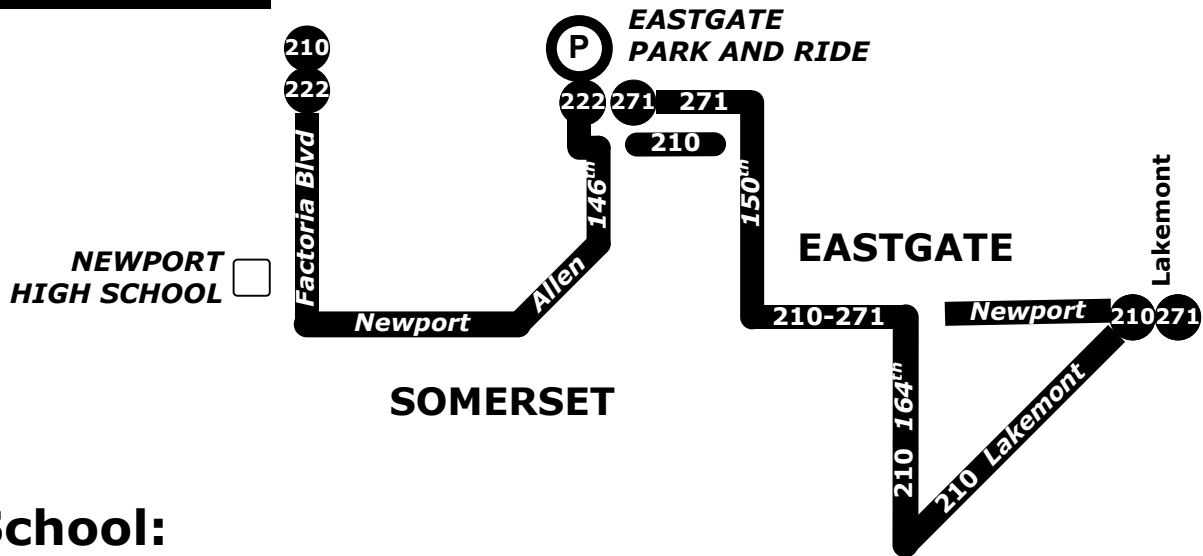

210 Allen

To School:

Depart Newport Way - Lakemont via Route 210	Depart Newport Way - 150 th via Route 210	Depart Allen - 146 th via Route ()	Arrive Newport High School via Route ()
6:23 a m	6:38 a m	6:40 a m (210)	6:48 a m (210)
		6:47 a m (222)	6:53 a m (222)
6:51 a m	7:06 a m	7:08 a m (210)	7:17 a m (210)
		7:15 a m (222)	7:22 a m (222)

From School:

Depart Newport High School via Route ()	Depart Allen - 146 th via Route ()	Arrive Eastgate Park and Ride via Route 222	Depart Eastgate Park and Ride via Route 271	Depart Newport Way - 150 th via Route ()	Arrive Newport Way - Lakemont via Route ()
1:10 p m (222)	1:22 p m (222)	1:23 p m T	1:26 p m	1:34 p m (271)	1:39 p m (271)
2:11 p m (222)	2:24 p m (222)	2:25 p m T	2:27 p m	2:35 p m (271)	2:40 p m (271)
2:41 p m (222)	2:54 p m (222)	2:55 p m T	2:57 p m	3:05 p m (271)	3:10 p m (271)
3:11 p m (222)	3:24 p m (222)	3:25 p m T	3:27 p m	3:35 p m (271)	3:40 p m (271)
3:42 p m (222)	3:57 p m (222)	3:58 p m T	3:58 p m	4:07 p m (271)	4:12 p m (271)
3:56 p m (210)	4:08 p m (210)	-	-	4:10 p m (210)	4:24 p m (210)
4:13 p m (222)	4:28 p m (222)	4:29 p m T	4:48 p m	4:59 p m (271)	5:04 p m (271)
4:26 p m (210)	4:38 p m (210)	-	-	4:40 p m (210)	4:55 p m (210)
4:56 p m (210)	5:08 p m (210)	-	-	5:10 p m (210)	5:25 p m (210)
5:13 p m (222)	5:28 p m (222)	5:29 p m T	5:50 p m	6:01 p m (271)	6:06 p m (271)

T - Transfer here
to Route 271