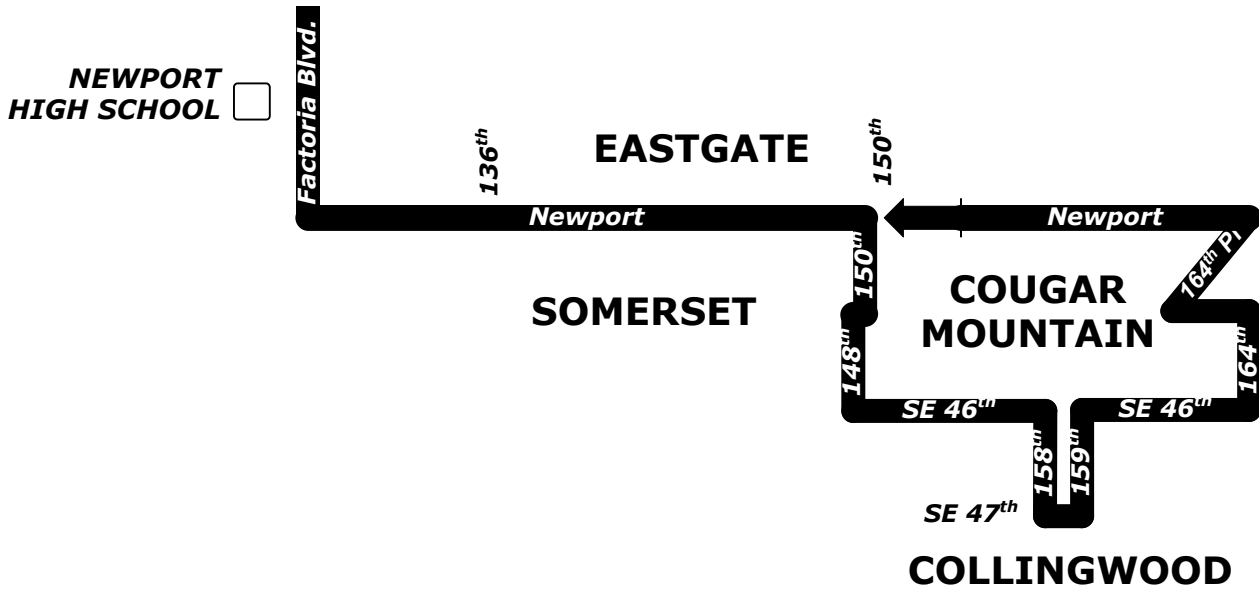

# 208 Collingwood

## To School:

Depart Newport - 150 <sup>th</sup> eastbound	Depart SE 46 <sup>th</sup> - 164 <sup>th</sup>	Depart Newport - 150 <sup>th</sup> westbound	Depart Newport High School
6:41 a m	6:53 a m	7:00 a m	7:07 a m

## From School:

Depart Newport High School	Depart Newport - 150 <sup>th</sup> southbound	Depart SE 46 <sup>th</sup> - 164 <sup>th</sup>	Arrive Newport - 150 <sup>th</sup> westbound
1:04 p m <b>W</b> 3:07 p m <b>xW</b>	1:12 p m <b>W</b> 3:15 p m <b>xW</b>	1:23 p m <b>W</b> 3:26 p m <b>xW</b>	1:30 p m <b>W</b> 3:33 p m <b>xW</b>