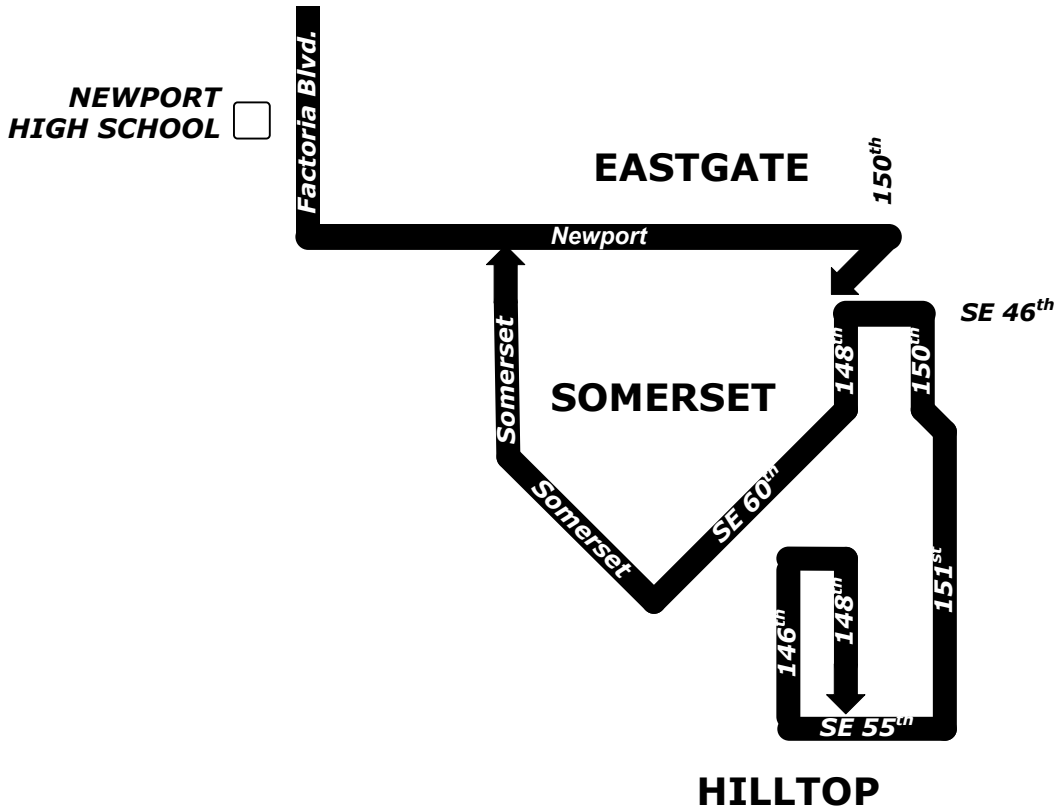

# 207 Hilltop

## To School:

|  |  |  |  |                                  |
|--|--|--|--|----------------------------------|
| Depart<br>Newport -<br>Somerset<br>Eastbound | Depart<br>SE 46 <sup>th</sup> -<br>150 <sup>th</sup><br>southbound | Depart<br>SE 55 <sup>th</sup> -<br>146 <sup>th</sup> | Depart<br>SE 46 <sup>th</sup> -<br>150 <sup>th</sup><br>northbound | Arrive<br>Newport<br>High School |
| 6:46 a m                                     | 6:51 a m   | 6:55 a m   | 7:00 a m   | 7:13 a m                         |

## From School:

|   |  |  |  |  |
|---|--|--|--|--|
| Depart<br>Newport<br>High School        | Depart<br>SE 46 <sup>th</sup> -<br>150 <sup>th</sup><br>southbound | Depart<br>SE 55 <sup>th</sup> -<br>146 <sup>th</sup> | Depart<br>SE 46 <sup>th</sup> -<br>150 <sup>th</sup><br>northbound | Arrive<br>Newport -<br>Somerset<br>westbound |
| 1:03 p m <b>W</b><br>3:02 p m <b>xW</b> | 1:13 p m <b>W</b><br>3:12 p m <b>xW</b>                            | 1:18 p m <b>W</b><br>3:17 p m <b>xW</b>              | 1:23 p m <b>W</b><br>3:22 p m <b>xW</b>                            | 1:30 p m <b>W</b><br>3:29 p m <b>xW</b>      |