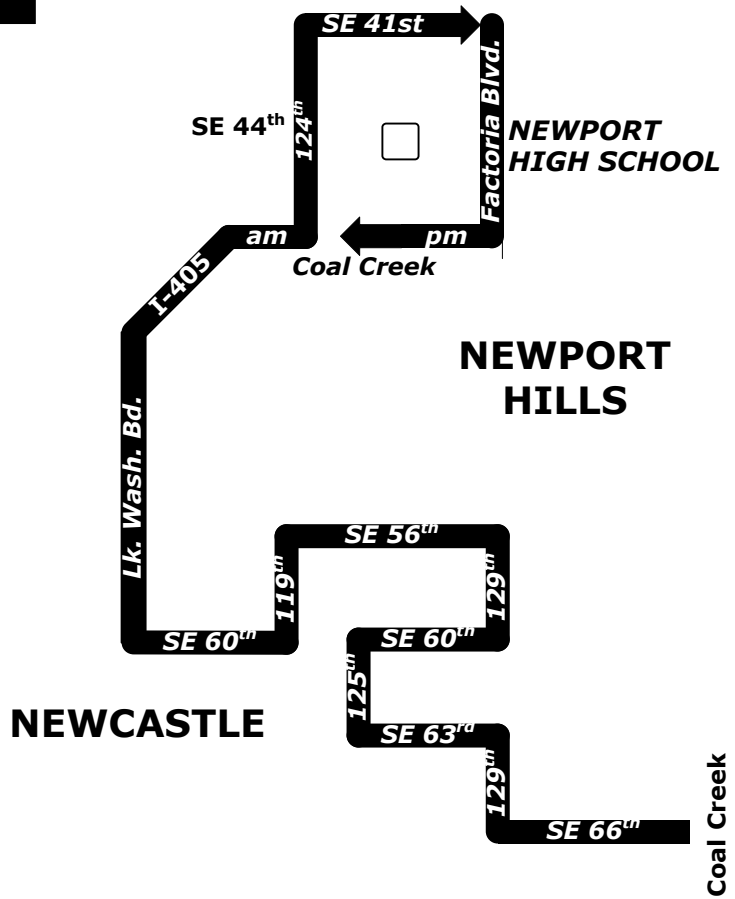

206 Newcastle

To School:

Depart SE 66 th - Coal Creek	Depart SE 60 th - Lk. Wash. Bd.	Arrive Newport High School
6:56 a m	7:06 a m	7:17 a m

From School:

Depart Newport High School	Depart SE 60 th - Lk. Wash. Bd.	Arrive SE 66 th - Coal Creek
1:02 p m W 3:04 p m xW	1:12 p m W 3:14 p m xW	1:23 p m W 3:25 p m xW