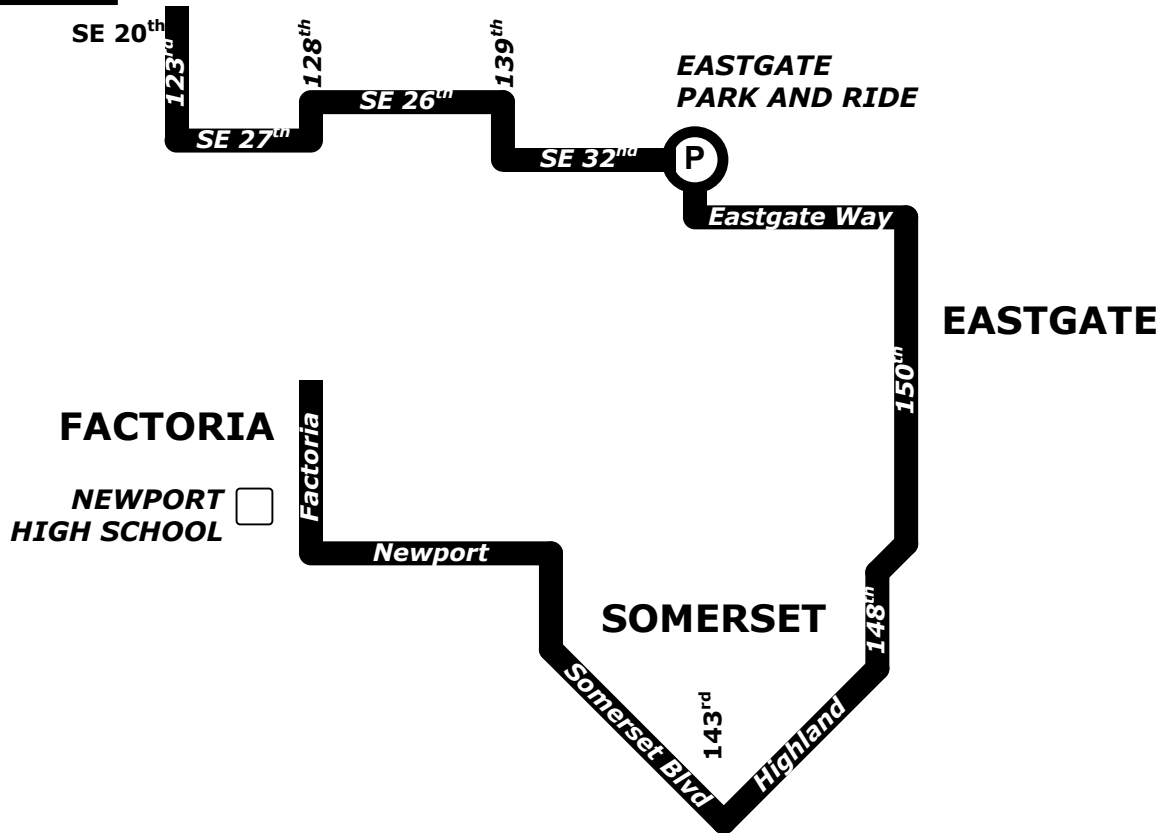

921 Somerset

To School:

Depart SE 20 th - 123 rd	Depart Eastgate Park and Ride	Depart Somerset Blvd - 143 rd	Arrive Newport High School
6:36 a m 7:07 a m	6:43 a m 7:14 a m	6:52 a m 7:23 a m	6:58 a m 7:30 a m

From School:

Depart Newport High School	Depart Somerset Blvd - 143 rd	Depart Eastgate Park and Ride	Arrive SE 20 th - 123 rd
1:15 p m 2:14 p m 2:41 p m 3:10 p m 4:09 p m 5:09 p m	1:22 p m 2:21 p m 2:54 p m 3:20 p m 4:19 p m 5:19 p m	1:31 p m 2:31 p m 3:07 p m 3:30 p m 4:29 p m 5:29 p m	1:38 p m 2:38 p m 3:37 p m 4:37 p m 5:37 p m