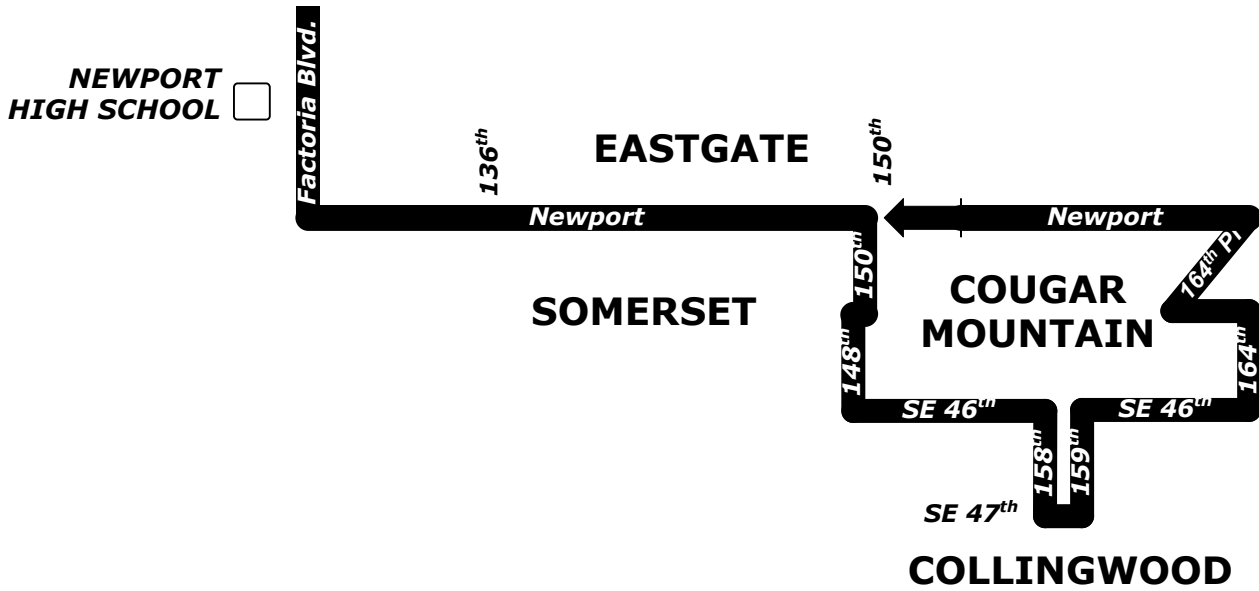

823

Collingwood

To School:

Depart Newport - 150 th eastbound	Depart SE 46 th - 164 th	Depart Newport - 150 th westbound	Arrive Newport High School
6:41 a m	6:53 a m	7:00 a m	7:07 a m

From School:

Depart Newport High School	Depart Newport - 150 th southbound	Depart SE 46 th - 164 th	Arrive Newport - 150 th westbound
1:04 p m W 3:07 p m xW	1:12 p m W 3:15 p m xW	1:23 p m W 3:26 p m xW	1:30 p m W 3:33 p m xW