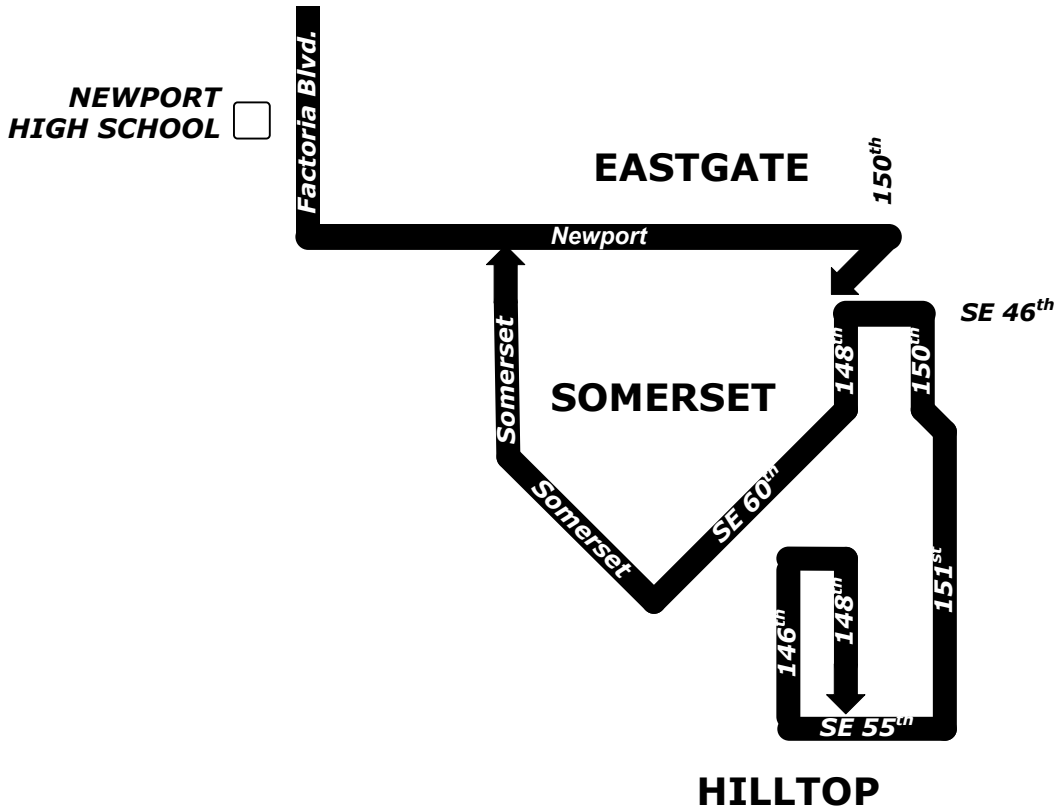

822 Hilltop

To School:

Depart Newport - Somerset Eastbound	Depart SE 46 th - 150 th southbound	Depart SE 55 th - 146 th	Depart SE 46 th - 150 th northbound	Arrive Newport High School
6:46 a m	6:51 a m	6:55 a m	7:00 a m	7:13 a m

From School:

Depart Newport High School	Depart SE 46 th - 150 th southbound	Depart SE 55 th - 146 th	Depart SE 46 th - 150 th northbound	Arrive Newport - Somerset westbound
1:03 p m W 3:02 p m xW	1:13 p m W 3:12 p m xW	1:18 p m W 3:17 p m xW	1:23 p m W 3:22 p m xW	1:30 p m W 3:29 p m xW