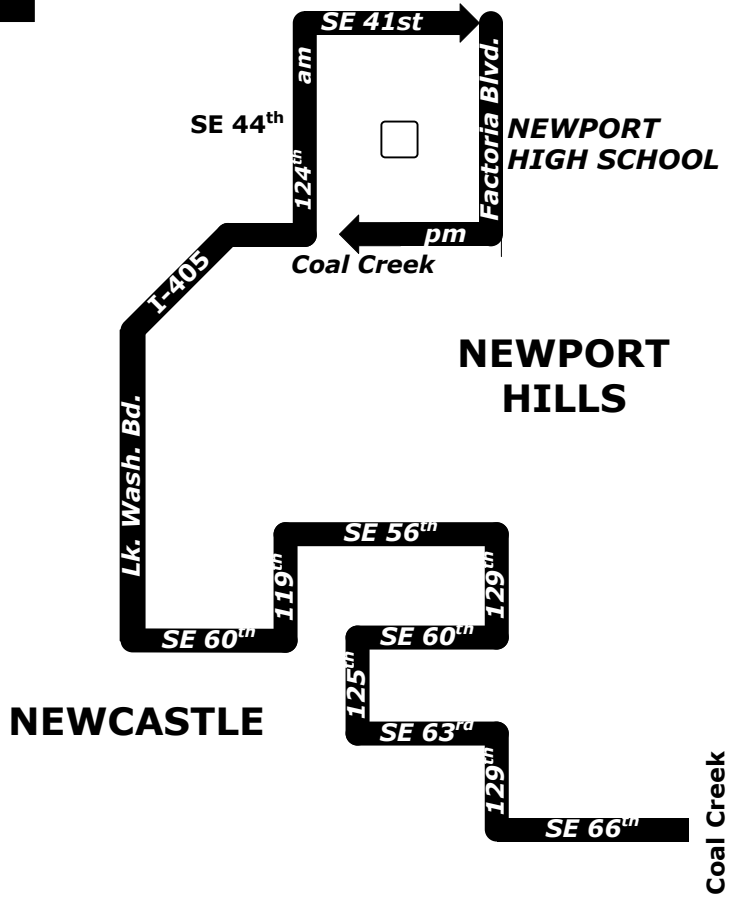

821

Newcastle

To School:

Depart SE 66 th - Coal Creek	Depart SE 60 th - Lk. Wash. Bd.	Arrive Newport High School
6:56 a m	7:06 a m	7:17 a m

From School:

Depart Newport High School	Depart SE 60 th - Lk. Wash. Bd.	Arrive SE 66 th - Coal Creek
1:02 p m W 3:04 p m xW	1:12 p m W 3:14 p m xW	1:23 p m W 3:25 p m xW