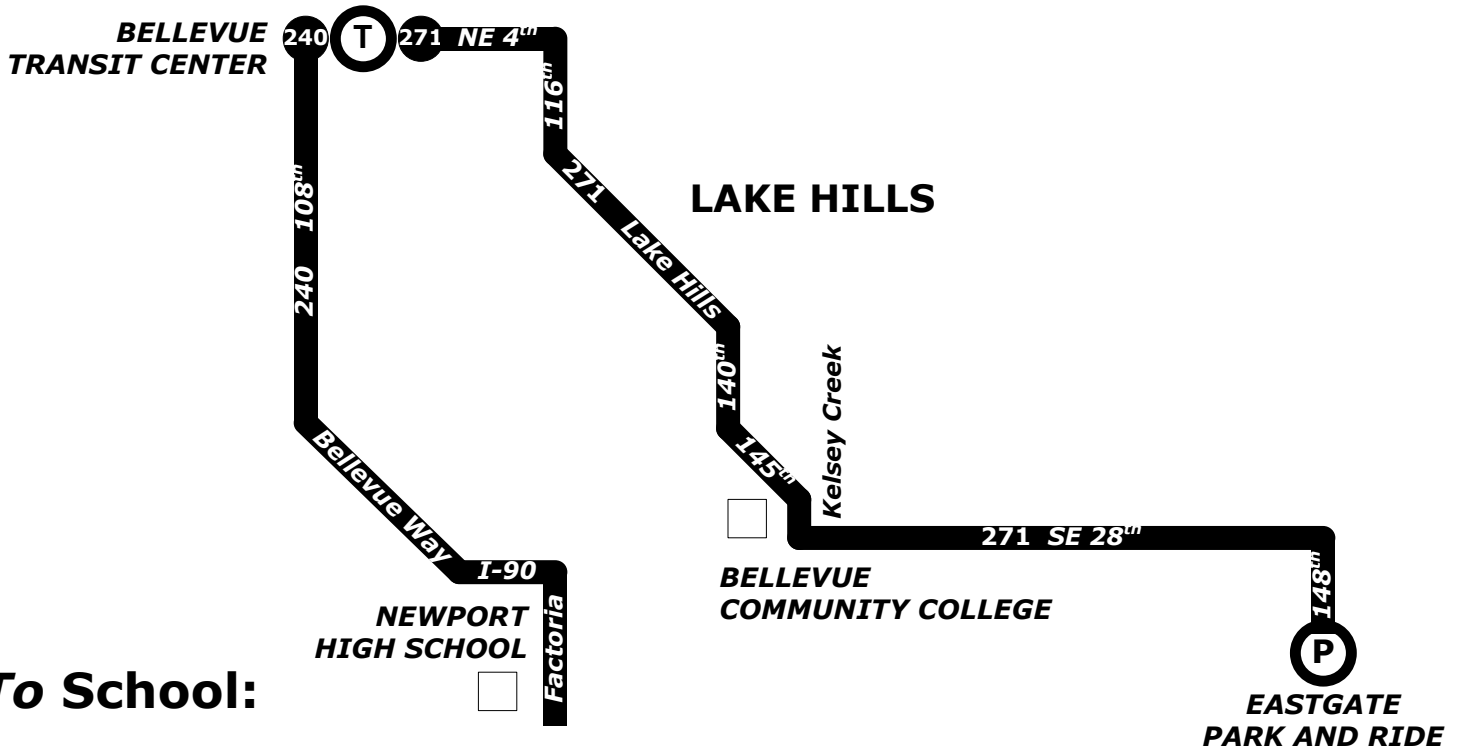

271

Lake Hills

To School:

| | | | | |
|--|--|---|---|---|
| Depart Eastgate Park and Ride via Route 271 | Depart Bellevue Community College via Route 271 | Arrive Bellevue Transit Center via Route 271 | Depart Bellevue Transit Center via Route 240 | Arrive Newport High School via Route 240 |
| 6:44 a m | 6:50 a m | 7:04 a m | T 7:05 a m | 7:20 a m |

T - Transfer here to Route 240

From School:

| | | | | |
|---|---|---|--|--|
| Depart Newport High School via Route 240 | Arrive Bellevue Transit Center via Route 240 | Depart Bellevue Transit Center via Route 271 | Depart Bellevue Community College via Route 271 | Arrive Eastgate Park and Ride via Route 271 |
| 1:16 p m | 1:37 p m | 1:50 p m | 2:05 p m | 2:11 p m |
| 1:46 p m | 2:07 p m | 2:05 p m | 2:20 p m | 2:27 p m |
| 2:16 p m | 2:38 p m | 3:05 p m | 3:20 p m | 3:27 p m |
| 2:46 p m | 3:08 p m | 3:35 p m | 3:51 p m | 3:58 p m |
| 3:34 p m | 3:58 p m | 4:05 p m | 4:21 p m | 4:28 p m |
| 4:04 p m | 4:29 p m | 4:35 p m | 4:51 p m | 4:58 p m |
| 4:34 p m | 4:59 p m | 5:05 p m | 5:23 p m | 5:31 p m |
| 5:04 p m | 5:29 p m | 5:35 p m | 5:57 p m | 6:00 p m |

T - Transfer here to Route 271