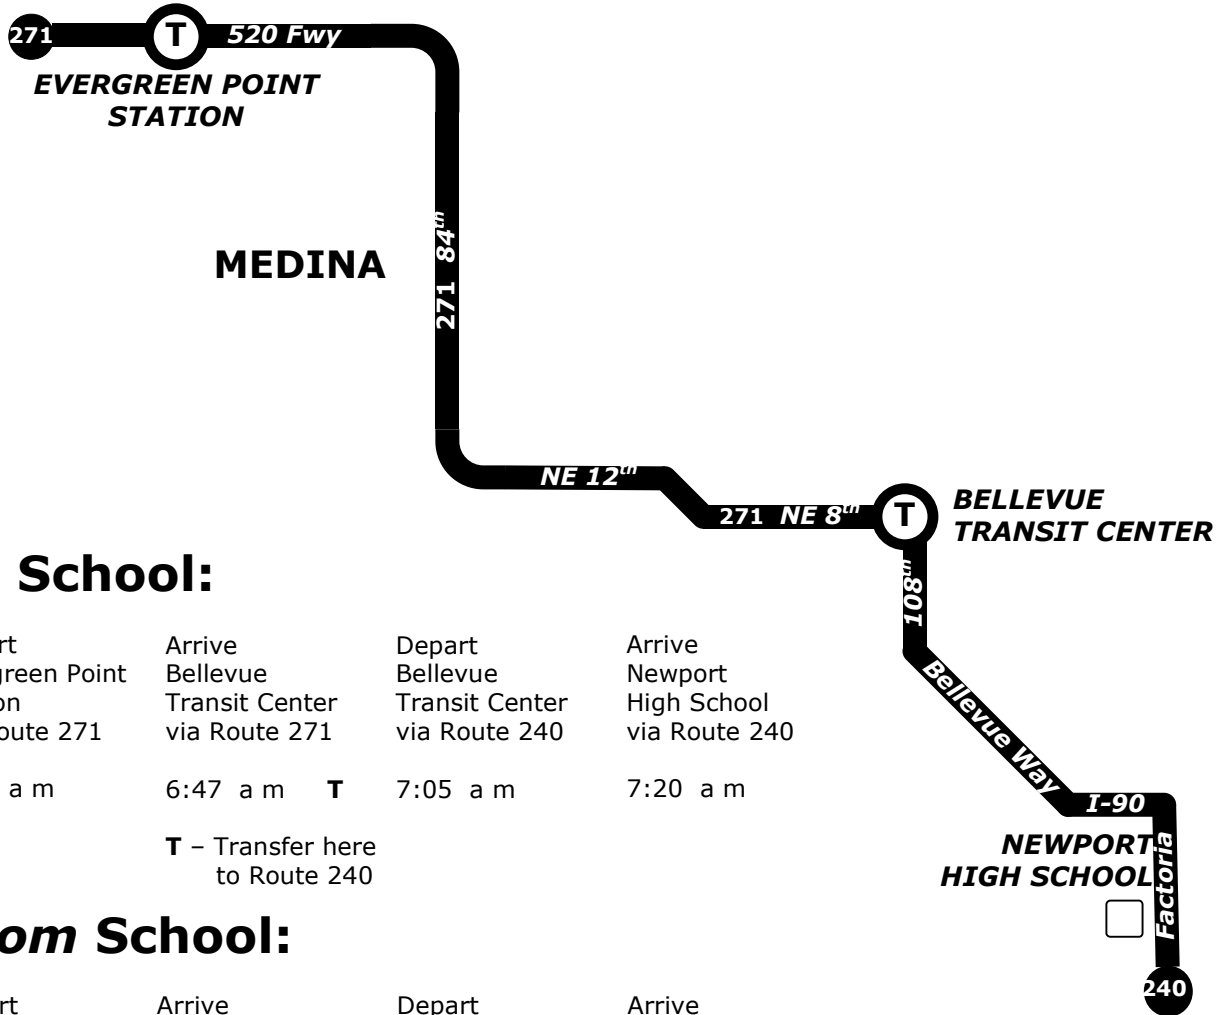

271

84th

To School:

Depart Evergreen Point Station via Route 271	Arrive Bellevue Transit Center via Route 271	Depart Bellevue Transit Center via Route 240	Arrive Newport High School via Route 240
6:35 a m	6:47 a m T	7:05 a m	7:20 a m

T - Transfer here
to Route 240

From School:

Depart Newport High School via Route 240	Arrive Bellevue Transit Center via Route 240	Depart Bellevue Transit Center via Route 271	Arrive Evergreen Point Station Via Route 271
12:45 p m	1:06 p m T	1:35 p m	1:48 p m
1:16 p m	1:37 p m T	2:05 p m	2:18 p m
1:46 p m	2:07 p m T	2:35 p m	2:48 p m
2:16 p m	2:38 p m T	2:50 p m	3:03 p m
2:46 p m	3:08 p m T	3:10 p m	3:23 p m
3:34 p m	3:58 p m T	4:00 p m	4:14 p m
4:04 p m	4:29 p m T	4:30 p m	4:44 p m
4:34 p m	4:59 p m T	5:00 p m	5:14 p m
5:04 p m	5:29 p m T	5:30 p m	5:44 p m

T - Transfer here
to Route 271