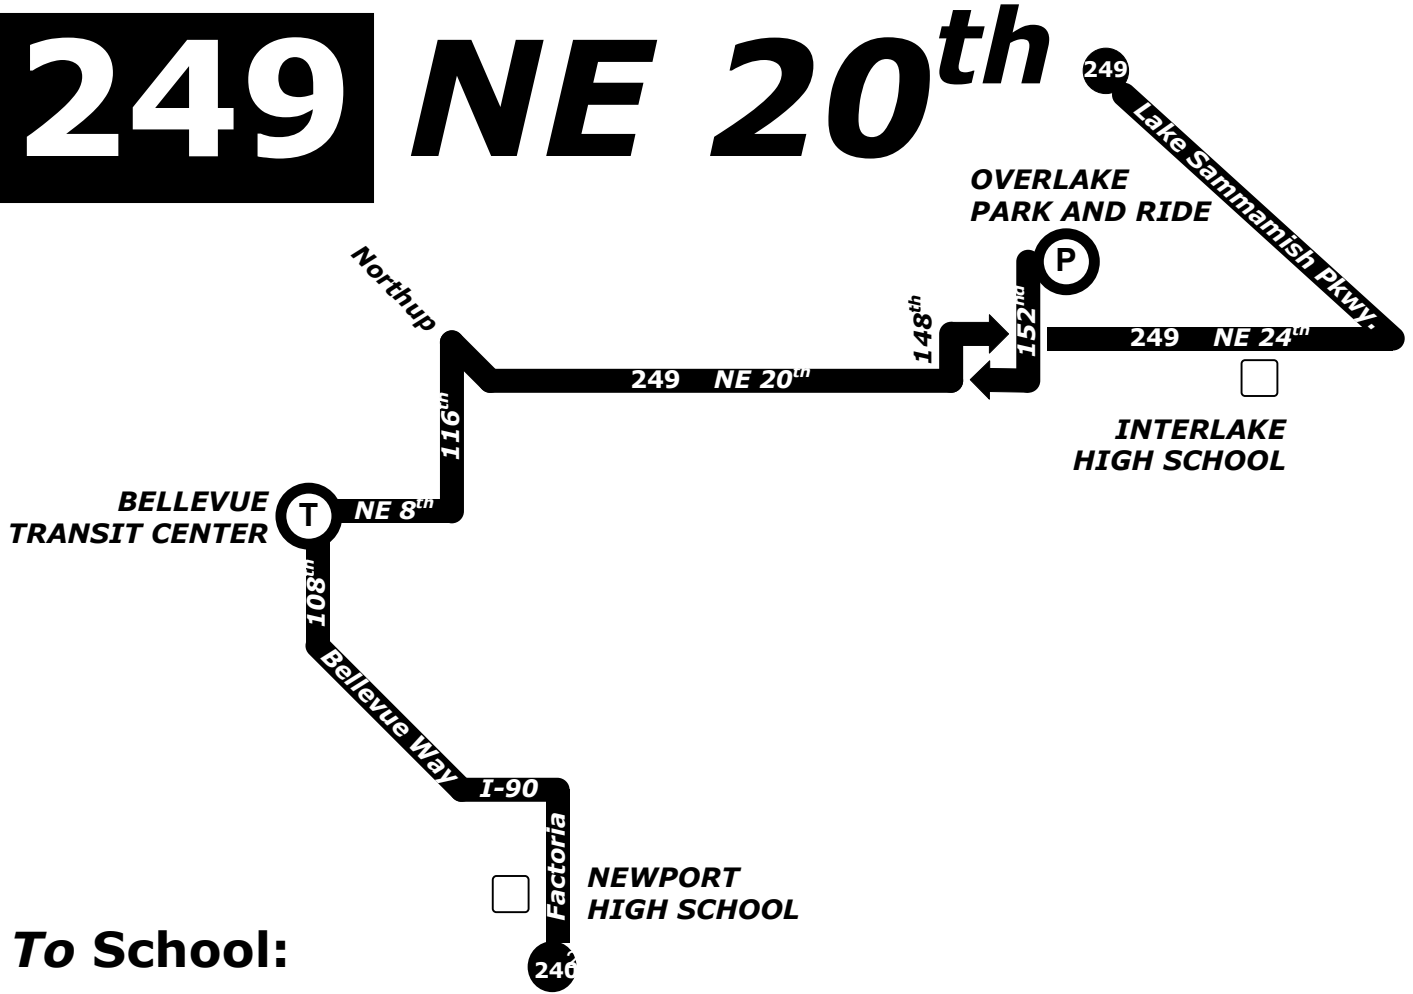

249

NE 20th

To School:

Depart NE 24 th - Lk Sam Pkwy via Route 249	Depart Interlake High School via Route 249	Depart Overlake Park and Ride via Route 249	Arrive Bellevue Transit Center via Route 249	Depart Bellevue Transit Center via Route 240	Arrive Newport High School via Route 240
6:31 a m	6:35 a m	6:39 a m	6:56 a m T	7:05 a m	7:20 a m

T - Transfer here
to Route 240

From School:

Depart Newport High School via Route 240	Arrive Bellevue Transit Center via Route 240	Depart Bellevue Transit Center via Route 249	Depart Overlake Park and Ride via Route 249	Depart Interlake High School via Route 249	Arrive NE 24 th - Lk Sam Pkwy via Route 249
1:16 p m	1:37 p m T	1:55 p m	2:16 p m	2:19 p m	2:24 p m
2:16 p m	2:38 p m T	2:55 p m	3:16 p m	3:19 p m	3:24 p m
3:14 p m	3:36 p m T	3:55 p m	4:16 p m	4:20 p m	4:25 p m
3:34 p m	3:58 p m T	4:25 p m	4:46 p m	4:50 p m	4:55 p m
4:04 p m	4:29 p m T	4:55 p m	5:16 p m	5:21 p m	5:26 p m
4:34 p m	4:59 p m T	5:25 p m	5:45 p m	5:49 p m	5:55 p m

T - Transfer here
to Route 249