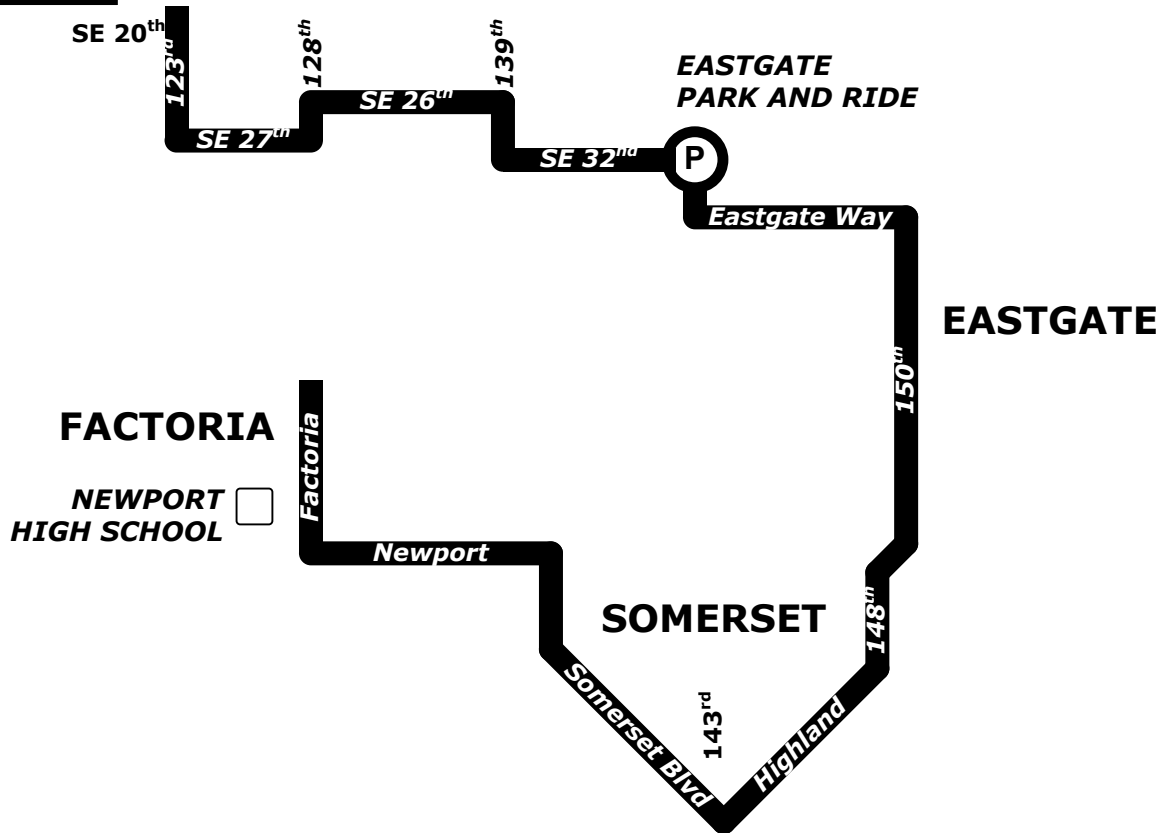

246

Somerset

To School:

Depart SE 20 th - 123 rd	Depart Eastgate Park and Ride	Depart Somerset Blvd - 143 rd	Arrive Newport High School
6:36 a m 7:07 a m	6:43 a m 7:14 a m	6:52 a m 7:23 a m	6:58 a m 7:30 a m

From School:

Depart Newport High School	Depart Somerset Blvd - 143 rd	Depart Eastgate Park and Ride	Arrive SE 20 th - 123 rd
1:15 p m 2:14 p m 2:41 p m 3:13 p m 4:12 p m 5:14 p m	1:22 p m 2:21 p m 2:54 p m 3:23 p m 4:22 p m 5:24 p m	1:31 p m 2:31 p m 3:07 p m 3:33 p m 4:29 p m 5:32 p m	1:38 p m 2:38 p m 3:40 p m 4:40 p m 5:42 p m