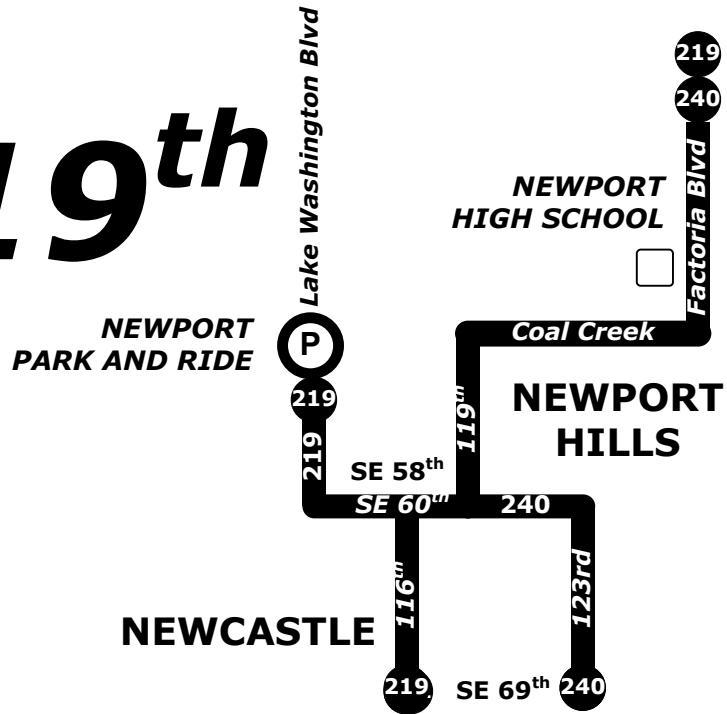

240 119th

To School:

Depart SE 69 th - 116 th via Route 219	Depart Newport Hills Park and Ride via Route 219	Depart SE 69 th - 123 rd via Route 240	Depart SE 58 th - 119 th Via Route ()	Arrive Newport High School Via Route ()
6:58 a m	7:04 a m	6:55 a m -	6:57 a m (240) 7:09 a m (219)	7:10 a m (240) 7:17 a m (219)

From School:

Depart Newport High School via Route ()	Depart SE 58 th - 119 th via Route ()	Arrive SE 69 th - 123 rd via Route 240	Depart Newport Hills Park and Ride via Route 219	Arrive SE 69 th - 116 th via Route 219
12:50 p m (240)	12:58 p m (240)	1:01 p m		
1:20 p m (240)	1:29 p m (240)	1:31 p m		
1:50 p m (240)	1:50 p m (240)	2:01 p m		
2:20 p m (240)	2:29 p m (240)	2:31 p m		
2:50 p m (240)	3:04 p m (240)	3:06 p m		
3:22 p m (240)	3:34 p m (240)	3:36 p m		
3:26 p m (219)	3:34 p m (219)	-	3:39 p m	3:44 p m
3:52 p m (240)	4:04 p m (240)	4:06 p m		
4:22 p m (240)	4:34 p m (240)	4:36 p m		
4:26 p m (219)	4:34 p m (219)	-	4:39 p m	4:44 p m
4:52 p m (240)	5:04 p m (240)	5:06 p m		
5:22 p m (240)	5:34 p m (240)	5:36 p m		
5:26 p m (219)	5:34 p m (219)	-	5:39 p m	5:44 p m