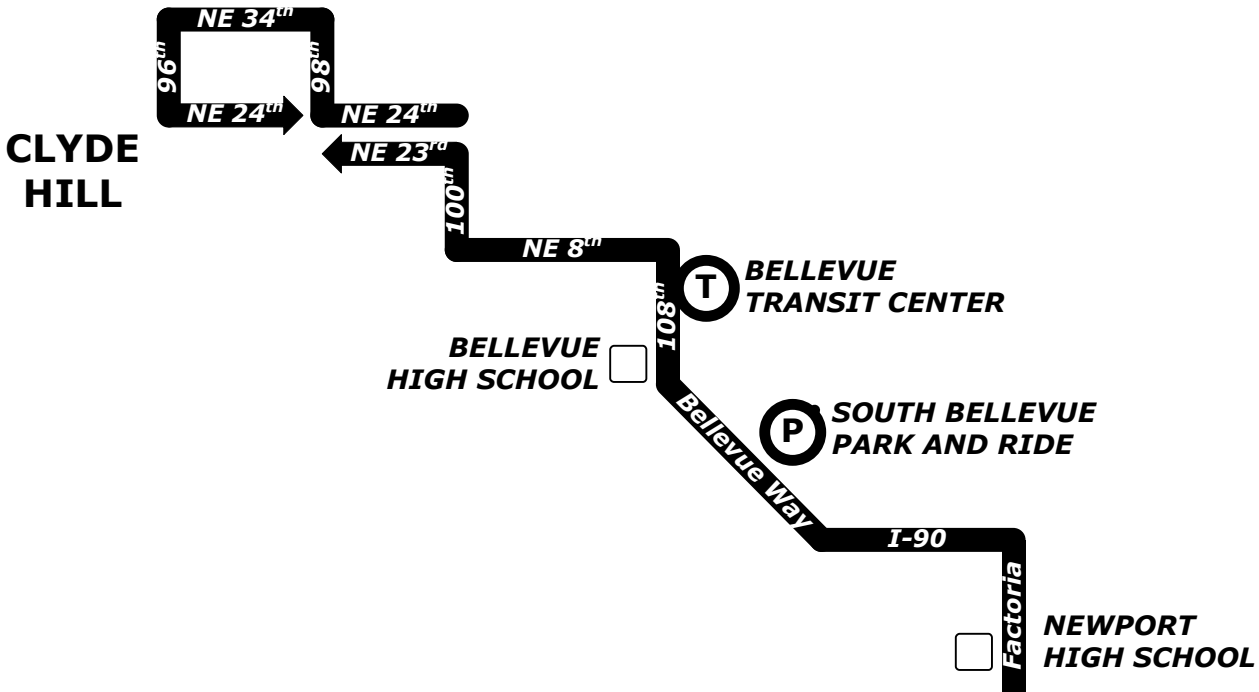

240

100th

To School:

Depart NE 34 th - 98 th	Depart NE 24 th - 98 th	Depart Bellevue Transit Center	Depart Bellevue H S (108 th)	Depart South Bellevue Park and Ride	Arrive Newport High School
6:50 a m	6:55 a m	7:05 a m	7:09 a m	7:11 a m	7:20 a m

From School:

Depart Newport High School	Depart South Bellevue Park and Ride	Depart Bellevue High School	Depart Bellevue Transit Center	Arrive/ Depart NE 24 th - 98 th	Arrive NE 34 th - 98 th
12:45 p m	12:54 p m	12:57 p m	1:06 p m	1:14 p m	1:18 p m W
1:16 p m	1:25 p m	1:28 p m	1:37 p m	1:45 p m	
1:46 p m	1:55 p m	1:58 p m	2:07 p m	2:15 p m	
2:16 p m	2:26 p m	2:29 p m	2:38 p m	2:46 p m	
2:46 p m	2:56 p m	2:59 p m	3:08 p m	3:16 p m	3:20 p m xW
3:14 p m	3:24 p m	3:27 p m	3:36 p m	3:45 p m	
3:34 p m	3:44 p m	3:47 p m	3:58 p m	4:07 p m	
4:04 p m	4:15 p m	4:18 p m	4:29 p m	4:38 p m	
4:34 p m	4:45 p m	4:48 p m	4:59 p m	5:08 p m	
5:04 p m	5:15 p m	5:18 p m	5:29 p m	5:38 p m	