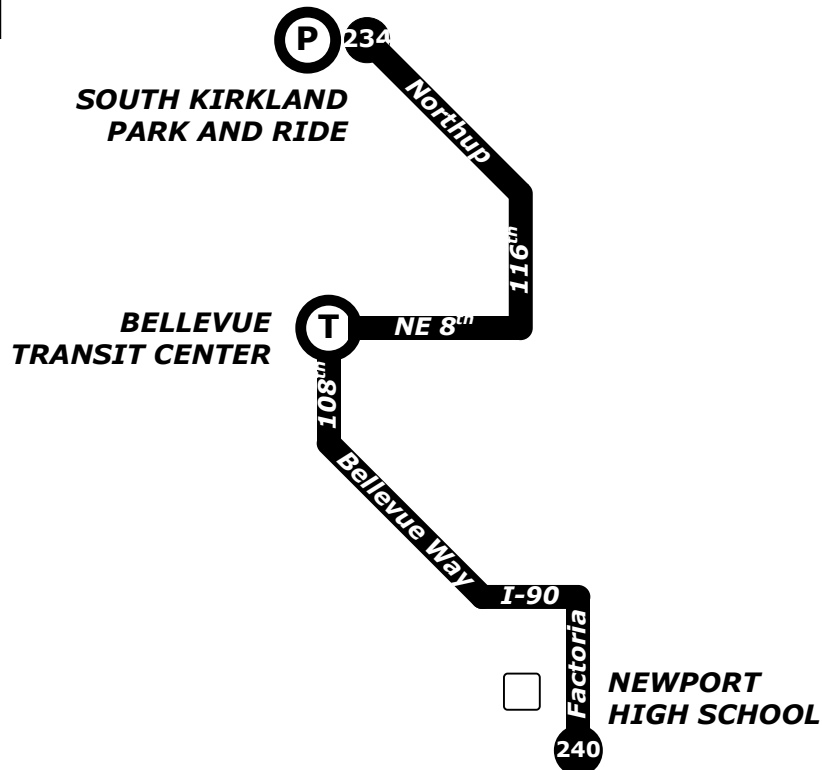

234

116th

To School:

| | | | | |
|--|---|---|---|---|
| Depart South Kirkland Park and Ride via Route 234 | Depart Northup - 116 th via Route 234 | Arrive Bellevue Transit Center via Route 234 | Depart Bellevue Transit Center via Route 240 | Arrive Newport High School via Route 240 |
| 6:50 a m | 6:53 a m | 7:03 a m T | 7:05 a m | 7:20 a m |

T - Transfer here
to Route 240

From School:

| | | | | |
|---|---|---|---|--|
| Depart Newport High School via Route 240 | Arrive Bellevue Transit Center via Route 240 | Depart Bellevue Transit Center via Route 234 | Depart Northup - 116 th via Route 234 | Arrive South Kirkland Park and Ride via Route 234 |
| 12:45 p m | 1:06 p m T | 1:35 p m | 1:41 p m | 1:44 p m |
| 1:16 p m | 1:37 p m T | 2:05 p m | 2:11 p m | 2:14 p m |
| 1:46 p m | 2:07 p m T | 2:35 p m | 2:41 p m | 2:44 p m |
| 2:16 p m | 2:38 p m T | 3:05 p m | 3:11 p m | 3:14 p m |
| 2:46 p m | 3:08 p m T | 3:35 p m | 3:42 p m | 3:46 p m |
| 3:34 p m | 3:58 p m T | 4:05 p m | 4:12 p m | 4:16 p m |
| 4:04 p m | 4:29 p m T | 4:35 p m | 4:42 p m | 4:46 p m |
| 4:34 p m | 4:59 p m T | 5:07 p m | 5:14 p m | 5:18 p m |
| 5:04 p m | 5:29 p m T | 5:37 p m | 5:44 p m | 5:48 p m |

T - Transfer here
to Route 234