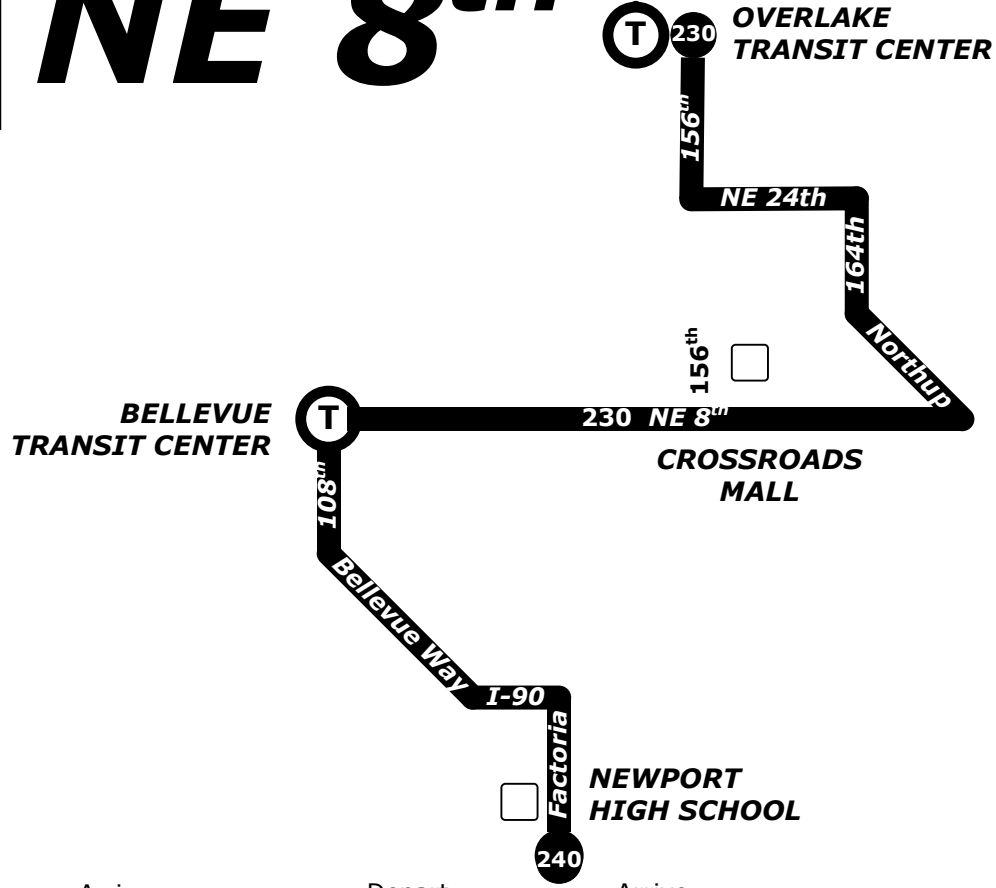

230

NE 8th

To School:

Depart Overlake Transit Center via Route 230	Depart NE 8 th - 156 th via Route 230	Arrive Bellevue Transit Center via Route 230	Depart Bellevue Transit Center via Route 240	Arrive Newport High School via Route 240
6:18 a m	6:31 a m	6:45 a m T	7:05 a m	7:20 a m

T - Transfer here
to Route 240

From School:

Depart Newport High School via Route 240	Arrive Bellevue Transit Center via Route 240	Depart Bellevue Transit Center via Route 230	Depart NE 8 th - 156 th via Route 230	Arrive Overlake Transit Center via Route 230
12:45 p m	1:06 p m T	1:20 p m	1:32 p m	1:45 p m
1:16 p m	1:37 p m T	1:50 p m	2:02 p m	2:15 p m
1:46 p m	2:07 p m T	2:20 p m	2:32 p m	2:46 p m
2:16 p m	2:38 p m T	2:50 p m	3:03 p m	3:17 p m
2:46 p m	3:08 p m T	3:20 p m	3:33 p m	3:47 p m
3:14 p m	3:36 p m T	3:50 p m	4:03 p m	4:17 p m
3:34 p m	3:58 p m T	4:20 p m	4:33 p m	4:47 p m
4:04 p m	4:29 p m T	4:50 p m	5:03 p m	5:17 p m
4:34 p m	4:59 p m T	5:20 p m	5:33 p m	5:46 p m

T - Transfer here
to Route 230