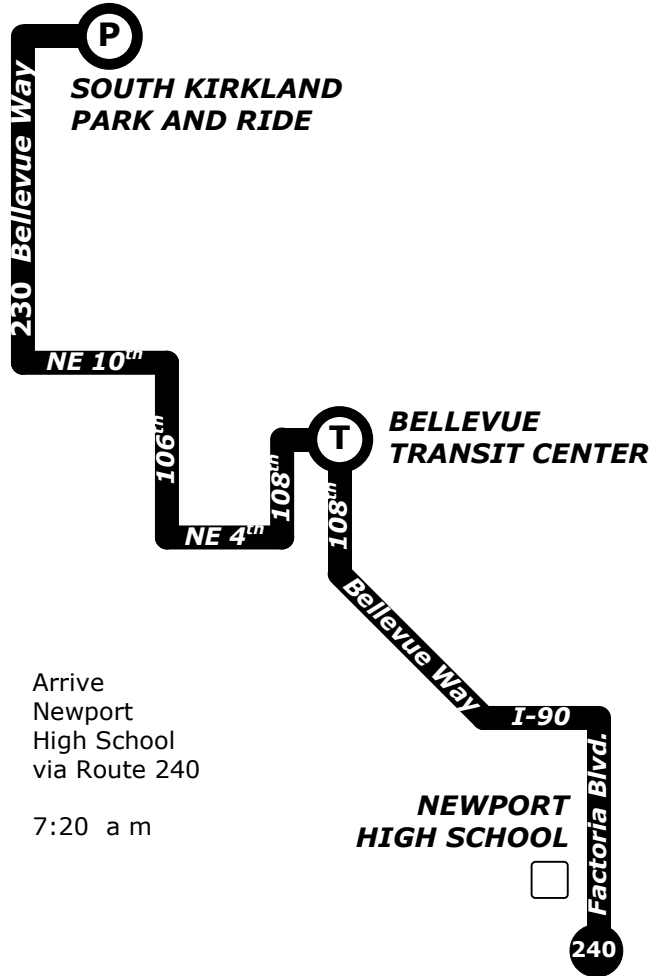

230

Bellevue Way

To School:

Depart South Kirkland Park and Ride via Route 230	Arrive Bellevue Transit Center via Route 230	Depart Bellevue Transit Center via Route 240	Arrive Newport High School via Route 240
6:53 a m	6:45 a m T	7:05 a m	7:20 a m

T - Transfer here
to Route 240

From School:

Depart Newport High School via Route 240	Arrive Bellevue Transit Center via Route 240	Depart Bellevue Transit Center via Route 230	Arrive South Kirkland Park and Ride via Route 230
12:45 p m	1:06 p m T	1:20 p m	1:33 p m
1:16 p m	1:37 p m T	1:50 p m	2:03 p m
1:46 p m	2:07 p m T	2:20 p m	2:33 p m
2:16 p m	2:38 p m T	2:50 p m	3:03 p m
2:46 p m	3:08 p m T	3:20 p m	3:33 p m
3:14 p m	3:36 p m T	3:50 p m	4:04 p m
3:34 p m	3:58 p m T	4:20 p m	4:34 p m
4:04 p m	4:29 p m T	4:50 p m	5:04 p m
4:34 p m	4:59 p m T	5:20 p m	5:34 p m

T - Transfer here
to Route 230