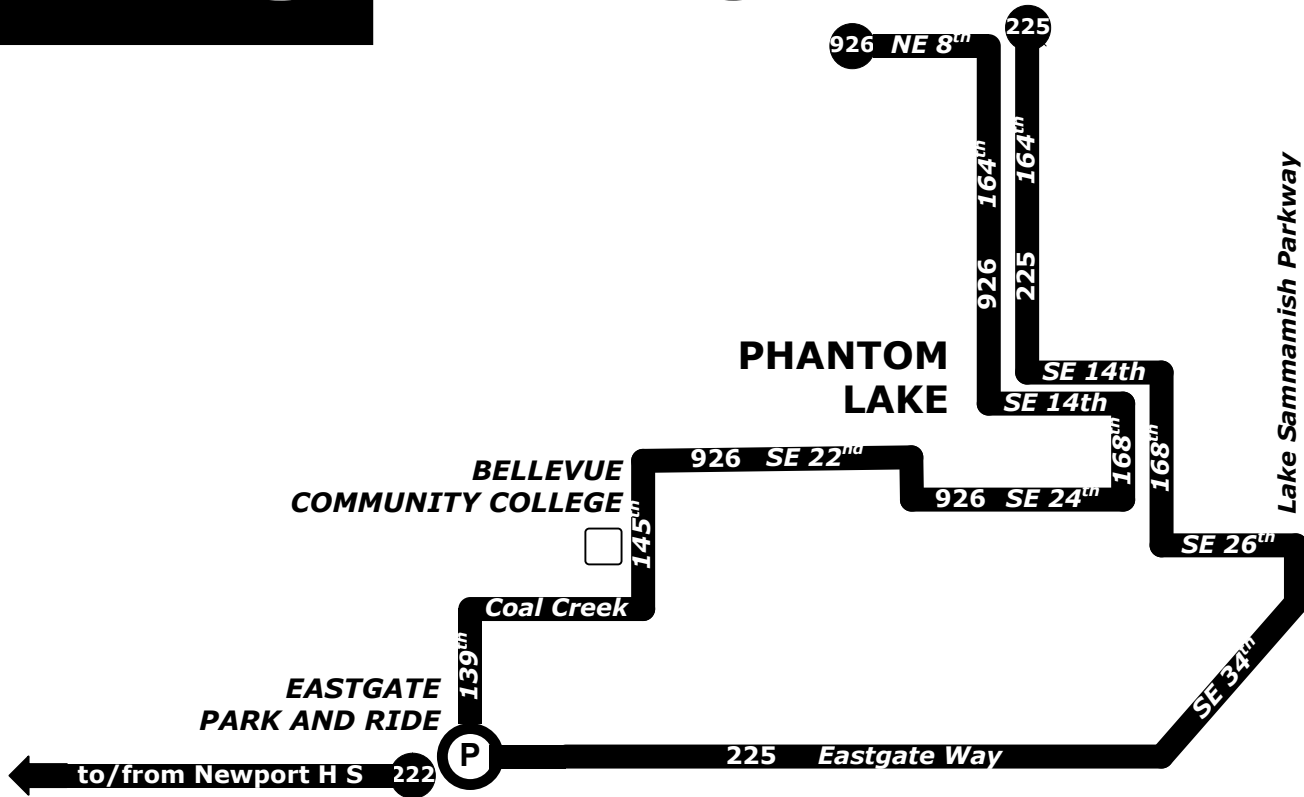

## To School:

Depart NE 8 <sup>th</sup> - 164 <sup>th</sup> via Route 225	Depart SE 24 <sup>th</sup> - 168 <sup>th</sup> via Route 225	Depart SE 34 <sup>th</sup> - Lake Sam Pkwy via Route 225	Arrive Eastgate Park and Ride via Route 225	Depart Eastgate Park and Ride via Route 222	Arrive Newport High School via Route 222
6:11 a m	6:17 a m	6:21 a m	6:29 a m <b>T</b>	6:46 a m	6:53 a m

**T** - Transfer here  
to Route 222

## From School:

Depart Newport High School via Route 222	Arrive Eastgate Park and Ride via Route 222	Depart Eastgate Park and Ride via Route 926	Depart SE 24 <sup>th</sup> - 168 <sup>th</sup> via Route 926	Arrive NE 8 <sup>th</sup> - 164 <sup>th</sup> via Route 926
1:10 p m	1:23 p m <b>T</b>	1:30 p m	1:45 p m	1:50 p m
2:11 p m	2:25 p m <b>T</b>	2:30 p m	2:45 p m	2:50 p m
3:11 p m	3:25 p m <b>T</b>	3:30 p m	3:45 p m	3:50 p m
3:42 p m	3:58 p m <b>T</b>	4:00 p m	4:15 p m	4:20 p m
4:13 p m	4:29 p m <b>T</b>	4:30 p m	4:45 p m	4:50 p m
4:43 p m	4:59 p m <b>T</b>	5:00 p m	5:15 p m	5:20 p m
5:13 p m	5:29 p m <b>T</b>	5:30 p m	5:45 p m	5:50 p m

**T** - Transfer here  
to Route 926