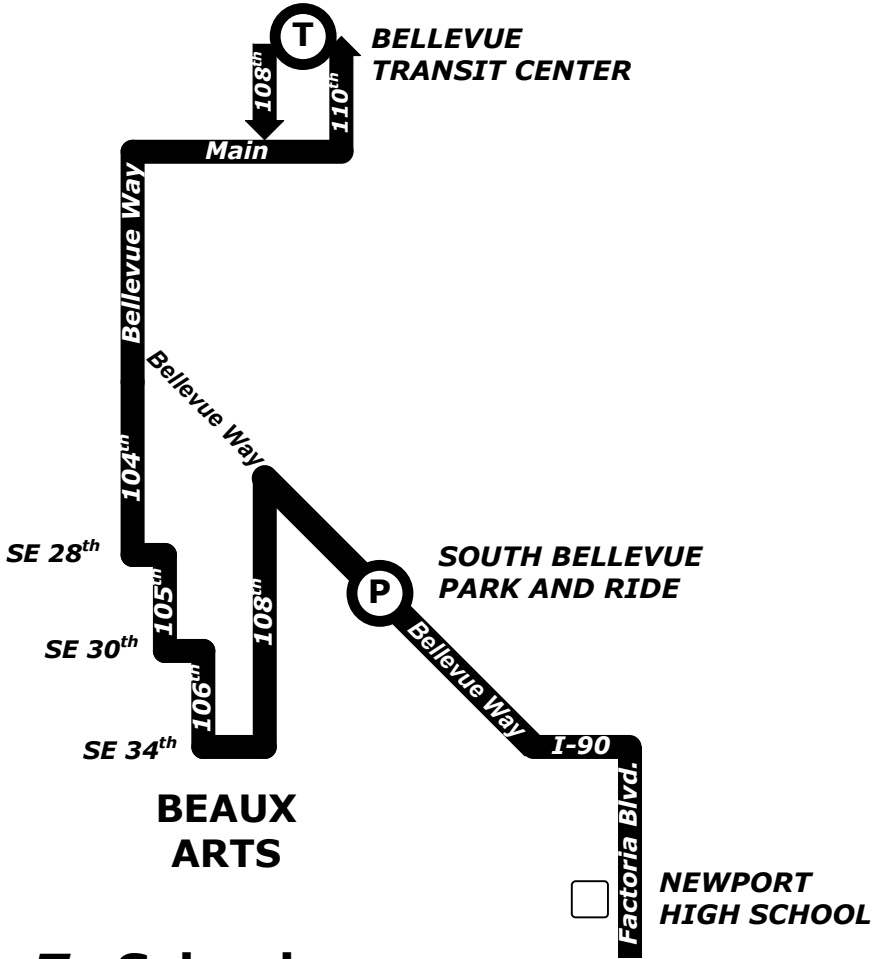

222

104th

To School:

Depart Bellevue Transit Center	Depart Southeast 34 th - 108 th	Depart South Bellevue Park and Ride	Arrive Newport High School
6:50 a m	6:58 a m	7:03 a m	7:09 a m

From School:

Depart Newport High School	Depart South Bellevue Park and Ride	Depart Southeast 34 th - 108 th	Arrive Bellevue Transit Center
12:47 p m	12:53 p m	12:58 p m	1:15 p m
1:17 p m	1:23 p m	1:28 p m	1:45 p m
1:47 p m	1:53 p m	1:58 p m	2:15 p m
2:17 p m	2:23 p m	2:28 p m	2:45 p m
2:47 p m	2:53 p m	2:58 p m	3:15 p m
3:20 p m	3:27 p m	3:32 p m	3:50 p m
3:50 p m	3:57 p m	4:02 p m	4:20 p m
4:20 p m	4:27 p m	4:32 p m	4:50 p m
4:50 p m	4:57 p m	5:02 p m	5:20 p m
5:20 p m	5:27 p m	5:32 p m	5:50 p m