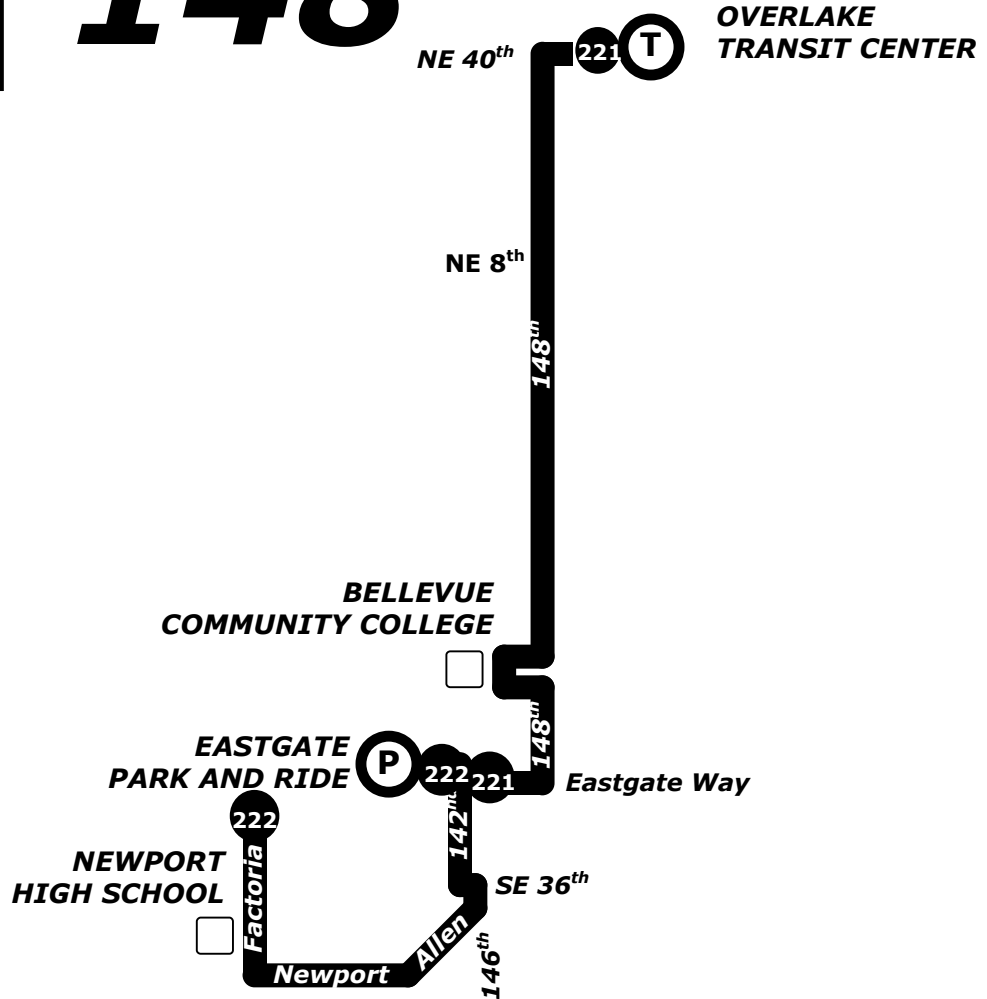

221

148th

To School:

Depart Overlake Transit Center via Route 221	Depart NE 8 th - 148 th via Route 221	Depart Bellevue Community College via Route 221	Arrive Eastgate Park and Ride via Route 221	Depart Eastgate Park and Ride via Route 222	Arrive Newport High School via Route 222
5:57 a m	6:05 a m	6:09 a m	6:16 a m	6:46 a m	6:53 a m
6:23 a m	6:31 a m	6:39 a m	6:48 a m	7:14 a m	7:22 a m

From School:

Depart Newport High School via Route 222	Arrive Eastgate Park and Ride via Route 222	Depart Eastgate Park and Ride via Route 221	Depart Bellevue Community College via Route 221	Depart Northeast 8 th - 148 th via Route 221	Arrive Overlake Transit Center via Route 221
12:40 p m	12:53 p m	1:15 p m	1:20 p m	1:29 p m	1:43 p m
1:10 p m	1:23 p m	1:46 p m	1:50 p m	1:59 p m	2:13 p m
1:40 p m	1:53 p m	2:16 p m	2:20 p m	2:29 p m	2:43 p m
2:11 p m	2:25 p m	2:43 p m	2:47 p m	2:56 p m	3:10 p m
2:41 p m	2:55 p m	3:13 p m	3:17 p m	3:26 p m	3:40 p m
3:11 p m	3:25 p m	3:43 p m	3:47 p m	3:56 p m	4:10 p m
3:42 p m	3:58 p m	4:17 p m	4:21 p m	4:30 p m	4:40 p m
4:13 p m	4:29 p m	4:47 p m	4:51 p m	5:00 p m	5:14 p m
4:43 p m	4:59 p m	5:13 p m	5:17 p m	5:26 p m	5:40 p m
5:13 p m	5:29 p m	5:43 p m	5:47 p m	5:56 p m	6:10 p m

T - Transfer here to Route 222

T - Transfer here to Route 221