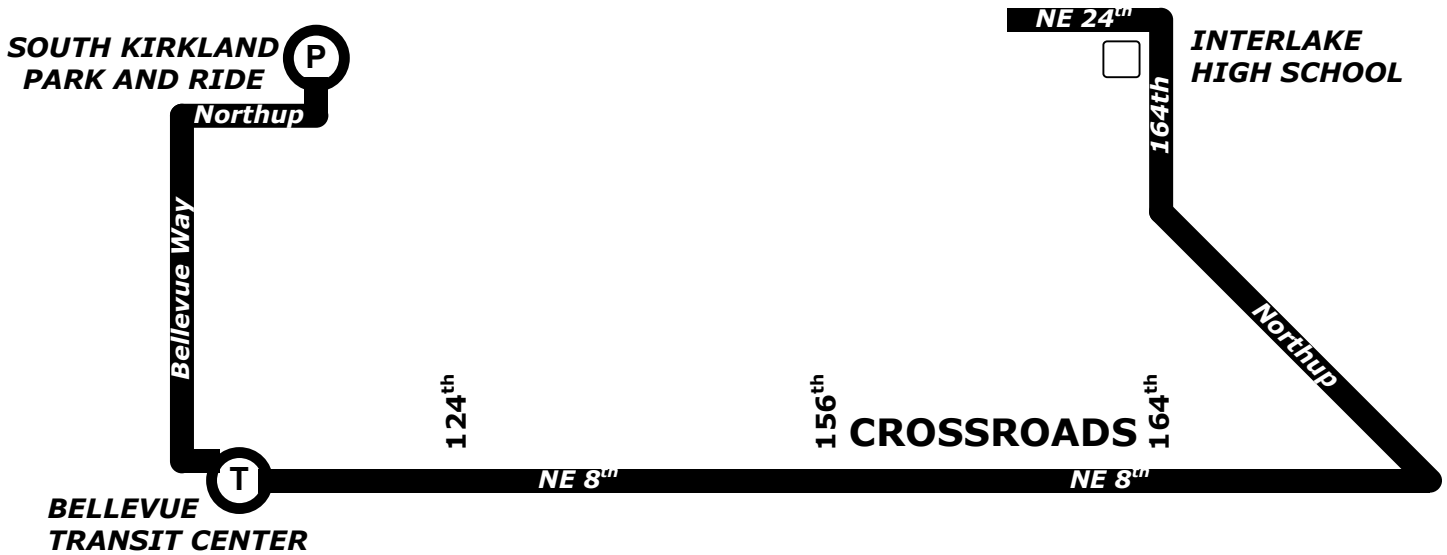

230

NE 8th

To School:

Depart South Kirkland Park and Ride	Depart Bellevue Transit Center	Depart NE 8 th - 124 th	Depart NE 8 th - 156 th	Depart NE 8 th - 164 th	Arrive Interlake High School
6:33 a m	6:50 a m	6:55 a m	7:02 a m	7:06 a m	7:12 a m

From School:

Depart Interlake High School	Depart NE 8 th - 164 th	Depart NE 8 th - 156 th	Depart NE 8 th - 124 th	Depart Bellevue Transit Center	Arrive South Kirkland Park and Ride
12:46 p m	12:53 p m	12:55 p m	1:01 p m	1:20 p m	1:33 p m
1:16 p m	1:23 p m	1:25 p m	1:31 p m	1:50 p m	2:03 p m
1:45 p m	1:52 p m	1:54 p m	2:00 p m	2:20 p m	2:33 p m
2:15 p m	2:22 p m	2:24 p m	2:30 p m	2:50 p m	3:03 p m
2:44 p m	2:51 p m	2:53 p m	3:00 p m	3:20 p m	3:33 p m
3:14 p m	3:22 p m	3:25 p m	3:31 p m	3:50 p m	4:04 p m
3:46 p m	3:55 p m	3:58 p m	4:03 p m	4:20 p m	4:34 p m
4:16 p m	4:24 p m	4:27 p m	4:33 p m	4:50 p m	5:04 p m
4:46 p m	4:54 p m	4:57 p m	5:03 p m	5:20 p m	5:34 p m
5:16 p m	5:24 p m	5:27 p m	5:33 p m	5:50 p m	6:03 p m