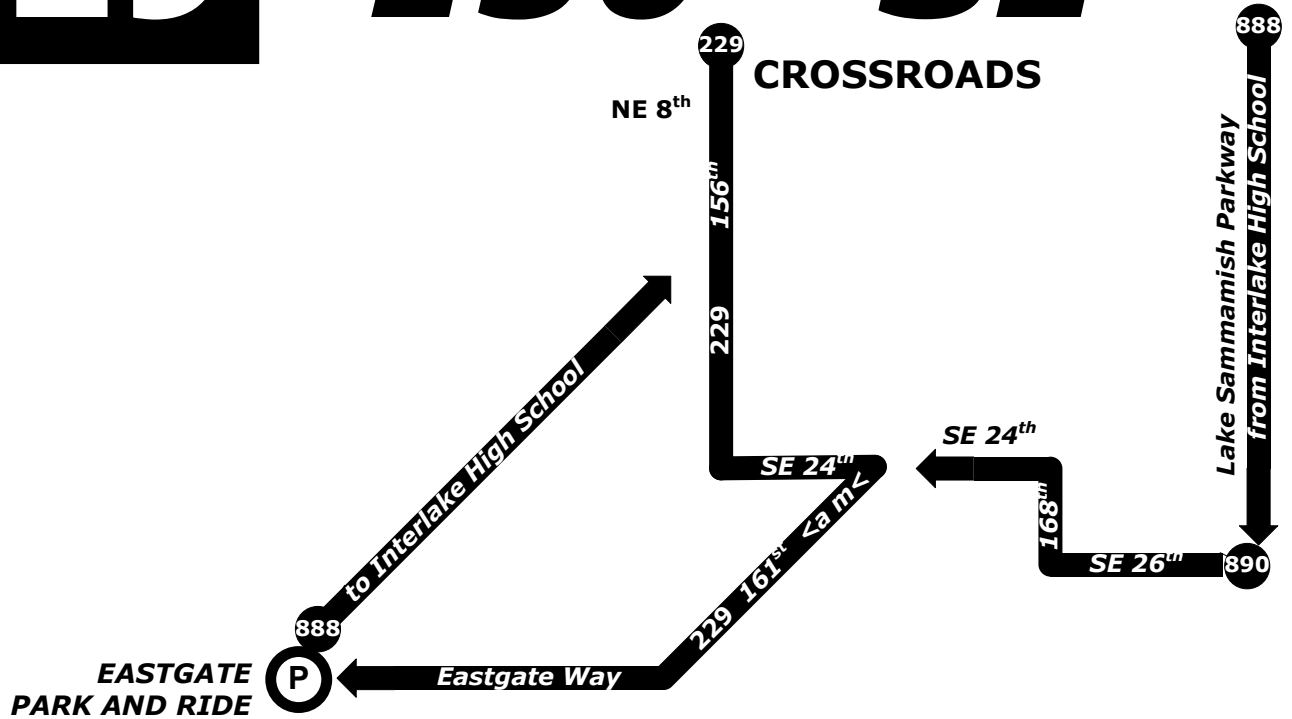

## To School:

Depart NE 8 <sup>th</sup> - 156 <sup>th</sup> via Route 229	Depart Eastgate Way - 161 <sup>st</sup> via Route 229	Arrive Eastgate Park and Ride via Route 229	Depart Eastgate Park and Ride via Route 888	Arrive Interlake High School via Route 888
6:26 a m	6:37 a m	6:42 a m <b>T</b>	6:45 a m	7:19 a m

**T** - Transfer here  
to Route 888

## From School:

Depart Interlake High School via Route 888	Arrive SE 26 <sup>th</sup> - Lk Sam Pkwy Via Route 888	Depart SE 26 <sup>th</sup> - Lk Sam Pkwy Via Route 890	Depart SE 24 <sup>th</sup> - 161 <sup>st</sup> via Route 229	Arrive NE 8 <sup>th</sup> - 156 <sup>th</sup> via Route 229
1:05 p m <b>W</b> 3:07 p m <b>xW</b>	1:26 p m <b>T</b> 3:29 p m <b>T</b>	1:44 p m <b>W</b> 3:35 p m <b>xW</b>	1:47 p m <b>S</b> 3:38 p m <b>S</b>	1:53 p m <b>W</b> 3:44 p m <b>xW</b>

**T** - Transfer here  
to Route 890

**S** - Stay on bus;  
no transfer