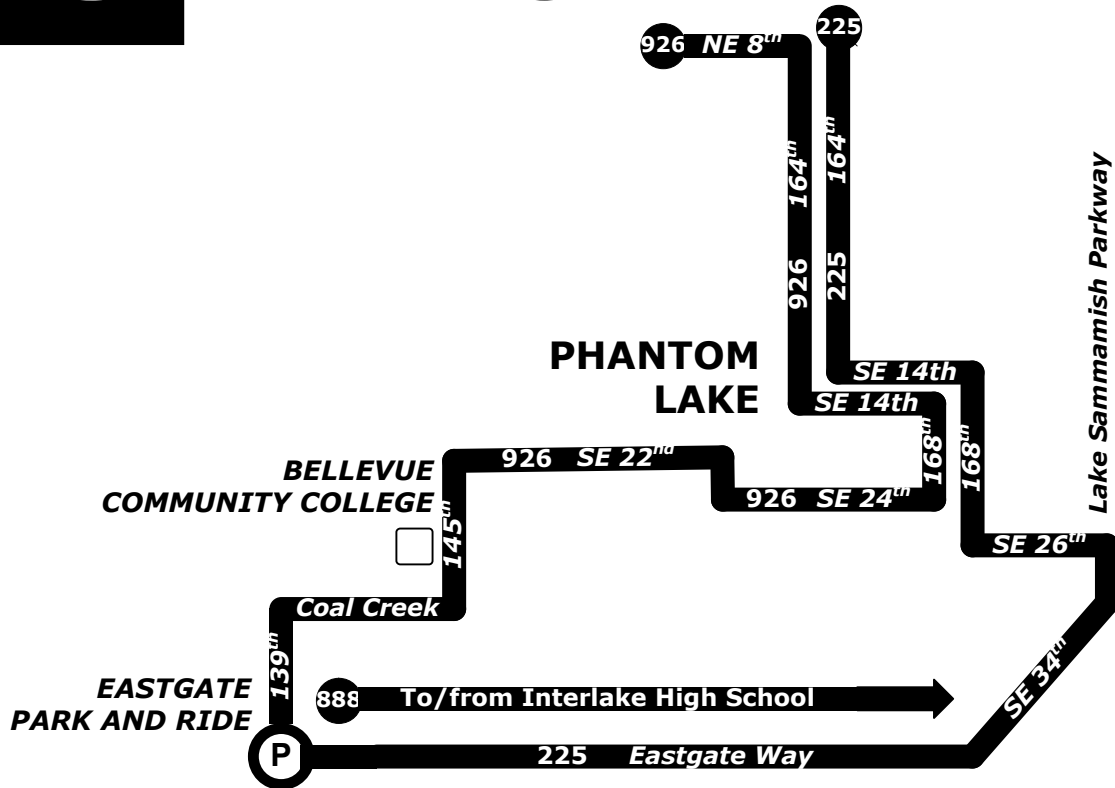

## To School:

Depart NE 8 <sup>th</sup> - 164 <sup>th</sup> via Route 225	Depart SE 24 <sup>th</sup> - 168 <sup>th</sup> via Route 225	Depart SE 34 <sup>th</sup> - Lake Sam Pkwy via Route 225	Arrive Eastgate Park and Ride via Route 225	Depart Eastgate Park and Ride via Route 888	Arrive Interlake High School via Route 888
6:11 a m	6:17 a m	6:23 a m	6:29 a m <b>T</b>	6:45 a m	7:19 a m

**T** - Transfer here  
to Route 888

## From School:

Depart Interlake High School via Route 888	Arrive Eastgate Park and Ride via Route 888	Depart Eastgate Park and Ride via Route 926	Depart SE 24 <sup>th</sup> - 168 <sup>th</sup> via Route 926	Arrive NE 8 <sup>th</sup> - 164 <sup>th</sup> via Route 926
1:05 p m <b>W</b>	1:35 p m <b>T</b>	2:30 p m	2:45 p m	2:50 p m
3:07 p m <b>xW</b>	3:41 p m <b>T</b>	4:00 p m	4:15 p m	4:20 p m

**T** - Transfer here  
to Route 926