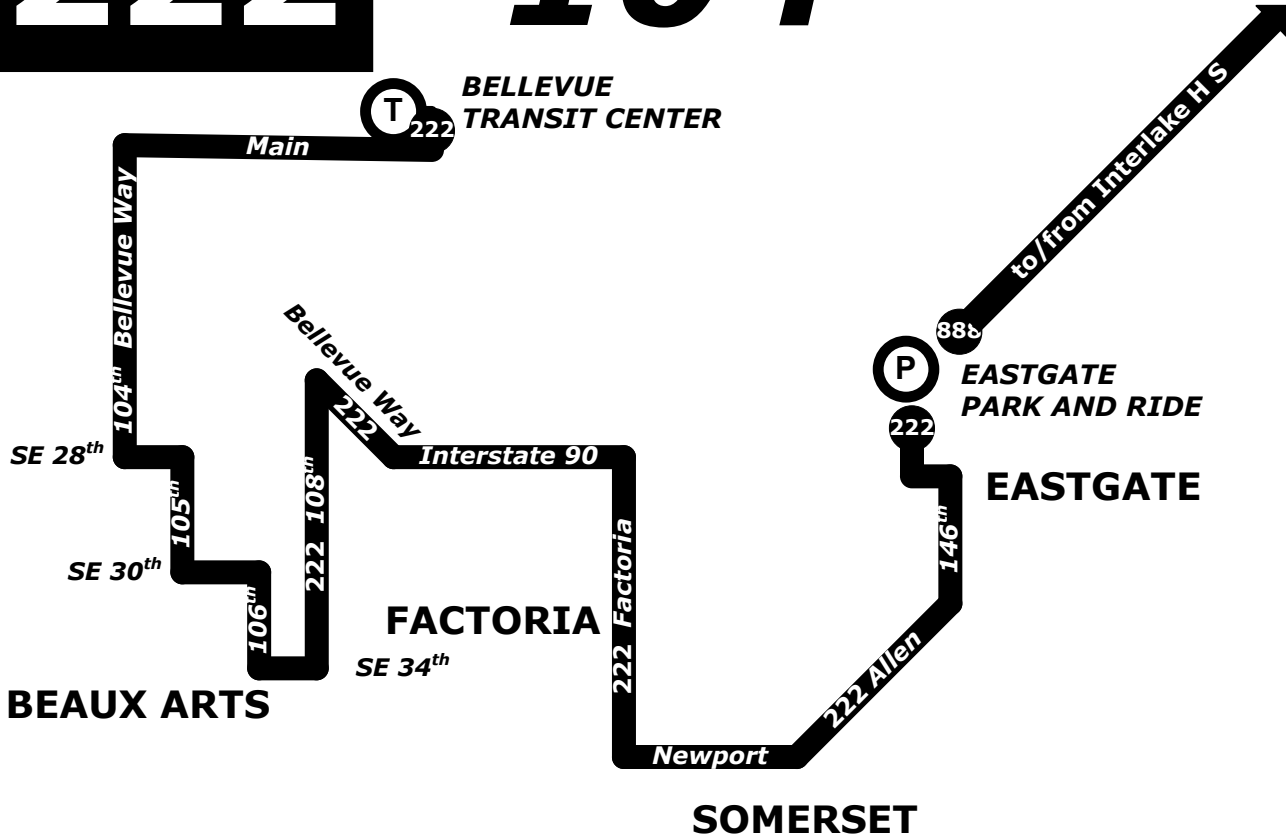

222

104th

To School:

Depart Bellevue Transit Center via Route 222	Depart SE 34 th - 108 th via Route 222	Depart Newport - Factoria via Route 222	Arrive Eastgate Park and Ride via Route 222	Depart Eastgate Park and Ride via Route 888	Arrive Interlake High School via Route 888
6:09 a m	6:17 a m	6:28 a m	6:39 a m T	6:45 a m	7:19 a m

T – Transfer here
to Route 888

From School:

Depart Interlake High School via Route 888	Arrive Eastgate Park and Ride via Route 888	Depart Eastgate Park and Ride via Route 222	Depart Newport - Factoria via Route 222	Depart SE 34 th - 108 th via Route 222	Arrive Bellevue Transit Center via Route 222
1:05 p m W 3:07 p m xW	1:35 p m T 3:41 p m T	1:40 p m 3:42 p m	1:46 p m 3:49 p m	1:58 p m 4:02 p m	2:15 p m 4:20 p m

T – Transfer here
to Route 222