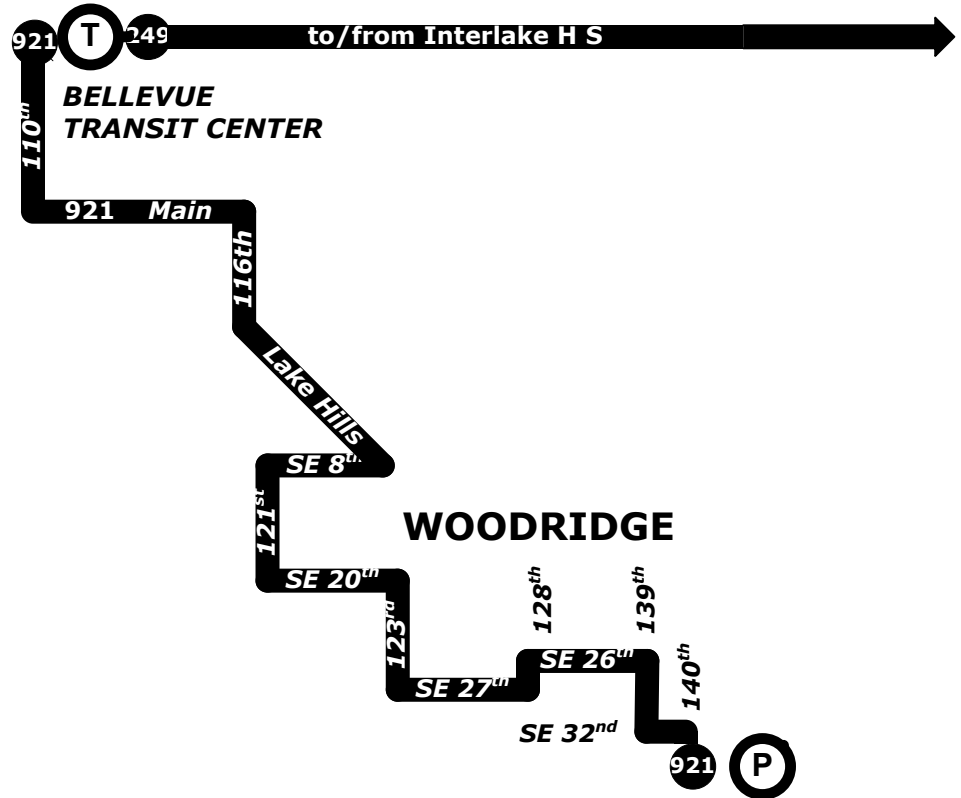

921

123rd

To School:

Depart Eastgate Park and Ride via Route 921	Depart SE 20 th - 123 rd via Route 921	Arrive Bellevue Transit Center via Route 921	Depart Bellevue Transit Center via Route 249	Arrive Interlake High School via Route 249
6:26 a m	6:34 a m	6:45 a m S	6:50 a m	7:21 a m

**EASTGATE
PARK AND RIDE**

S - Stay on bus;
no transfer

From School:

Depart Interlake High School via Route 249	Arrive Bellevue Transit Center via Route 249	Depart Bellevue Transit Center via Route 921	Depart SE 20 th - 123 rd via Route 921	Arrive Eastgate Park and Ride via Route 921
12:59 p m	1:28 p m S	1:28 p m	1:37 p m	1:44 p m
1:59 p m	2:28 p m S	2:28 p m	2:37 p m	2:44 p m
2:54 p m	3:28 p m S	3:28 p m	3:38 p m	3:45 p m
3:22 p m	3:58 p m S	3:58 p m	4:09 p m	4:16 p m
4:16 p m	4:58 p m S	4:58 p m	5:09 p m	5:16 p m
4:44 p m	5:28 p m S	5:28 p m	5:39 p m	5:46 p m

S - Stay on bus;
no transfer