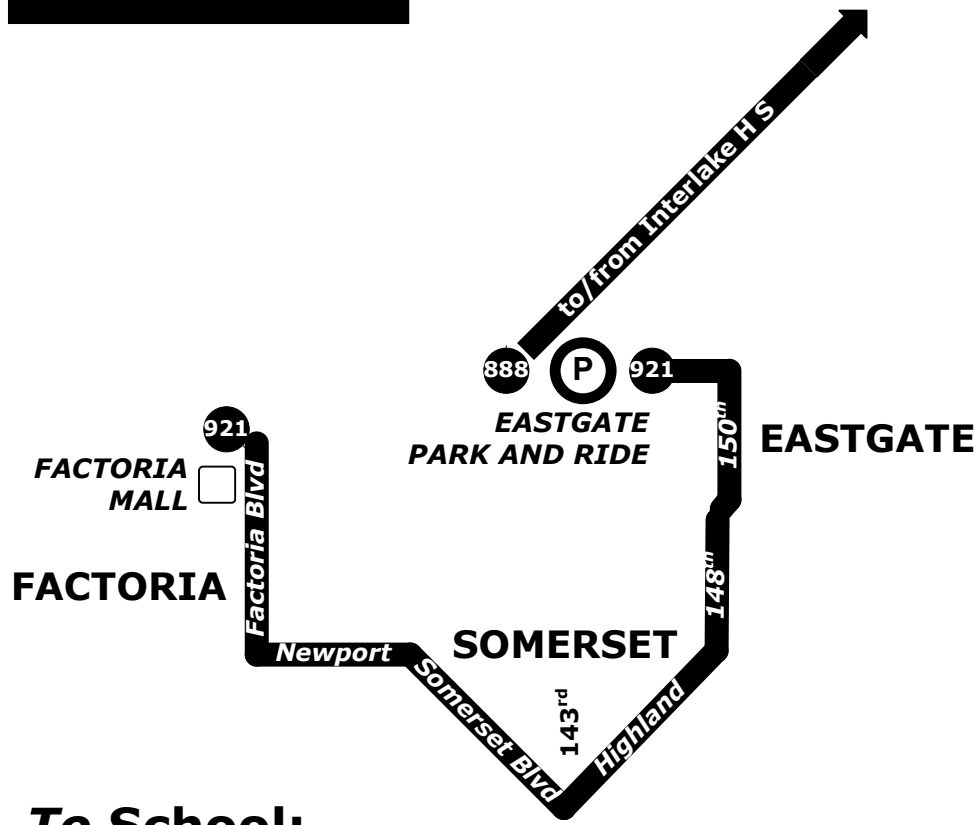

921

Somerset

To School:

Depart Factoria Mall via Route 921 6:10 a m	Depart Somerset Blvd - 143 rd via Route 921 6:18 a m	Arrive Eastgate Park and Ride via Route 921 6:26 a m T	Depart Eastgate Park and Ride via Route 888 6:45 a m	Arrive Interlake High School via Route 888 7:19 a m
---	---	---	--	---

T - Transfer here
to Route 888

From School:

Depart Interlake High School via Route 888 1:12 p m W 3:07 p m xW	Arrive Eastgate Park and Ride via Route 888 1:42 p m T 3:41 p m T	Depart Eastgate Park and Ride via Route 921 1:44 p m 4:16 p m	Depart Somerset Blvd - 143 rd via Route 921 1:53 p m 4:25 p m	Arrive Factoria Mall via Route 921 2:01 p m 4:34 p m
--	--	--	---	---

T - Transfer here
to Route 921