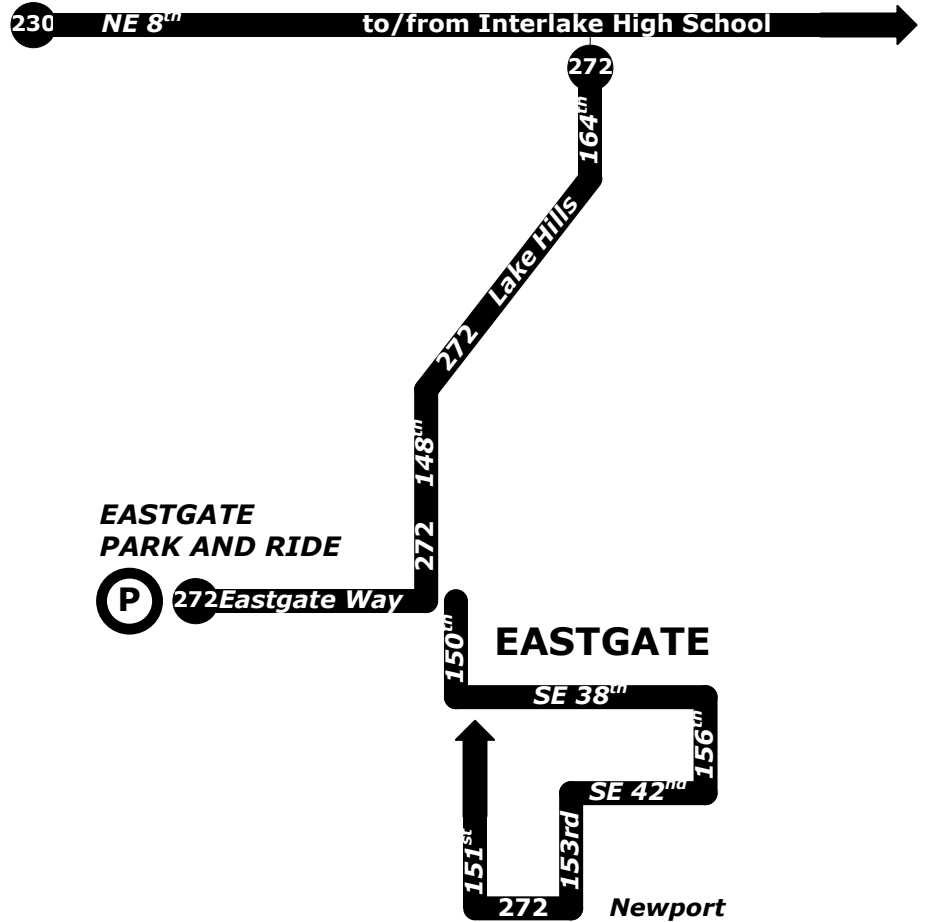

## To School:

Depart SE 38 <sup>th</sup> - 150 <sup>th</sup> via Route 272	Depart Eastgate Park and Ride via Route 272	Arrive NE 8 <sup>th</sup> - 164 <sup>th</sup> via Route 272	Depart NE 8 <sup>th</sup> - 164 <sup>th</sup> via Route 230	Arrive Interlake High School via Route 230
6:11 a m	6:19 a m	6:33 a m <b>T</b>	7:04 a m	7:10 a m

**T** - Transfer here  
to Route 230

## From School:

Depart Interlake High School via Route 230	Arrive NE 8 <sup>th</sup> - 164 <sup>th</sup> via Route 230	Depart NE 8 <sup>th</sup> - 164 <sup>th</sup> via Route 272	Depart Eastgate Park and Ride via Route 272	Arrive Newport - 151 <sup>st</sup> via Route 272
1:45 p m	1:52 p m <b>T</b>	2:09 p m	2:22 p m	2:29 p m
2:44 p m	2:51 p m <b>T</b>	3:12 p m	3:25 p m	3:34 p m
3:46 p m	3:54 p m <b>T</b>	4:14 p m	4:27 p m	4:36 p m
5:16 p m	5:23 p m <b>T</b>	5:25 p m	5:41 p m	5:50 p m

**T** - Transfer here  
to Route 272