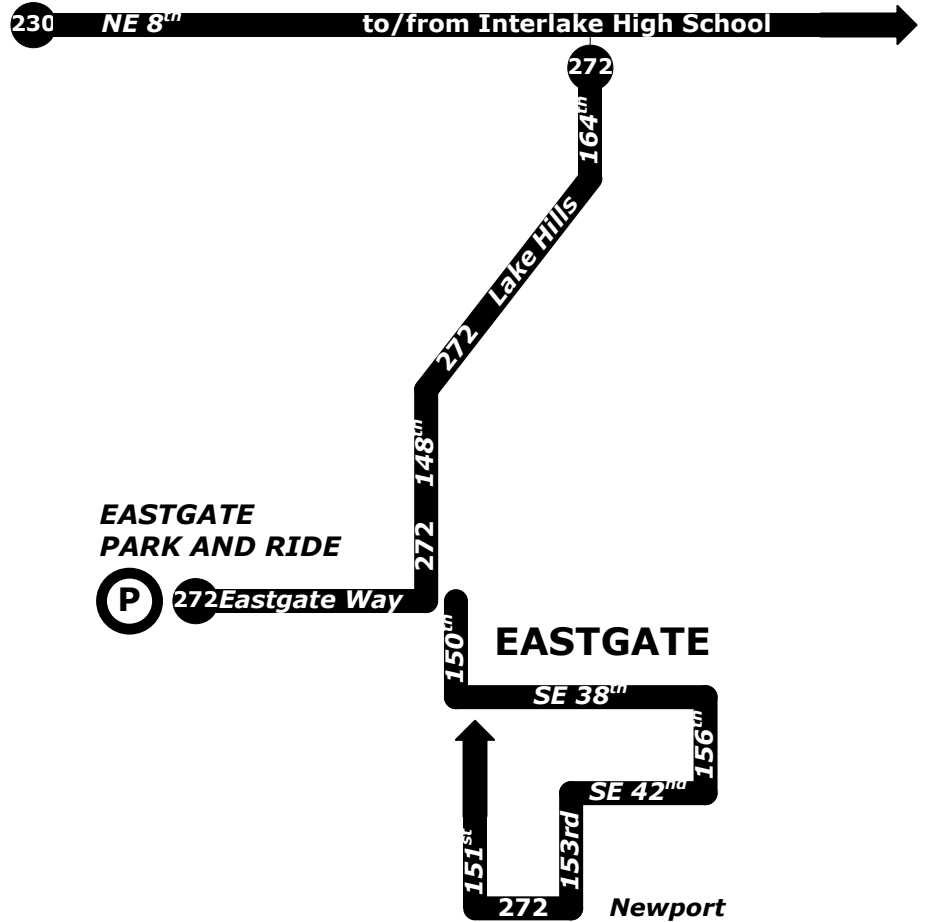

272

Lake Hills

To School:

Depart SE 38 th - 150 th via Route 272	Depart Eastgate Park and Ride via Route 272	Arrive NE 8 th - 164 th via Route 272	Depart NE 8 th - 164 th via Route 230	Arrive Interlake High School via Route 230
6:11 a m	6:19 a m	6:33 a m T	7:06 a m	7:12 a m

T - Transfer here
to Route 230

From School:

Depart Interlake High School via Route 230	Arrive NE 8 th - 164 th via Route 230	Depart NE 8 th - 164 th via Route 272	Depart Eastgate Park and Ride via Route 272	Arrive Newport - 151 st via Route 272
3:46 p m 5:16 p m	3:55 p m T 5:24 p m T	4:14 p m 5:26 p m	4:27 p m 5:41 p m	4:36 p m 5:50 p m

T - Transfer here
to Route 272