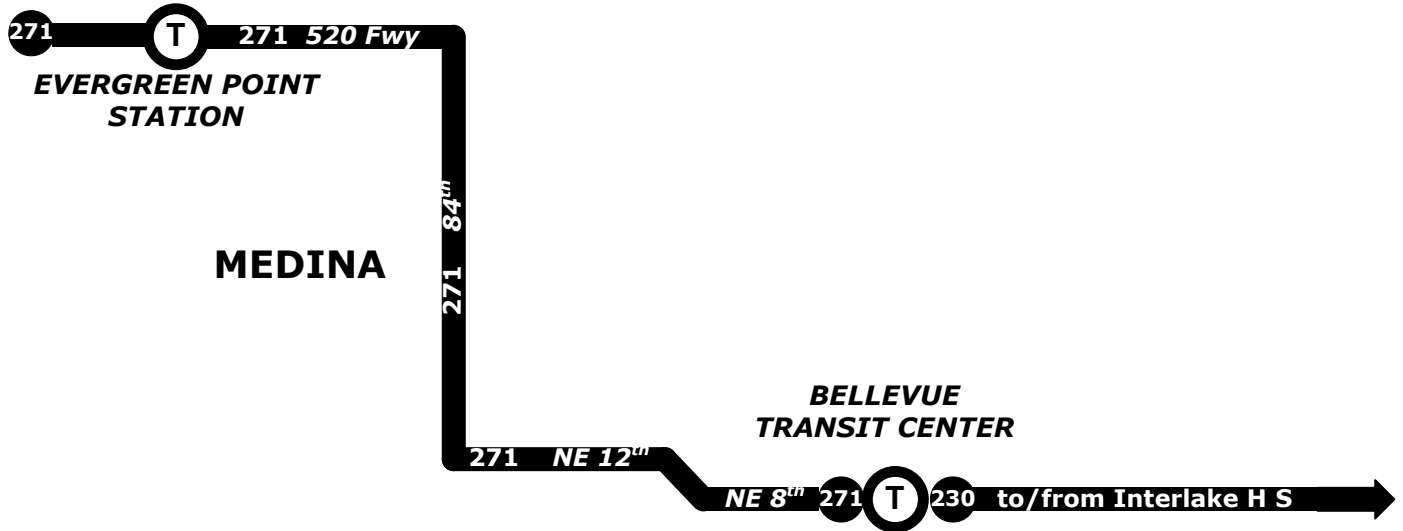

271

84th

To School:

Depart Evergreen Point Station via Route 271	Arrive Bellevue Transit Center via Route 271	Depart Bellevue Transit Center via Route 230	Arrive Interlake High School via Route 230
6:35 a m	6:47 a m T	6:50 a m	7:12 a m

T – Transfer here
to Route 230

From School:

Depart Interlake High School via Route 230	Arrive Bellevue Transit Center via Route 230	Depart Bellevue Transit Center via Route 271	Arrive Evergreen Point Station Via Route 271
12:46 p m	1:10 p m T	1:35 p m	1:48 p m
1:16 p m	1:40 p m T	2:05 p m	2:18 p m
1:45 p m	2:10 p m T	2:35 p m	2:48 p m
2:15 p m	2:40 p m T	2:50 p m	3:03 p m
2:44 p m	3:10 p m T	3:20 p m	3:33 p m
3:14 p m	3:42 p m T	3:50 p m	4:04 p m
3:46 p m	4:14 p m T	4:20 p m	4:34 p m
4:16 p m	4:44 p m T	4:50 p m	5:04 p m
4:46 p m	5:14 p m T	5:20 p m	5:34 p m
5:16 p m	5:44 p m T	5:50 p m	6:04 p m

T – Transfer here
to Route 271