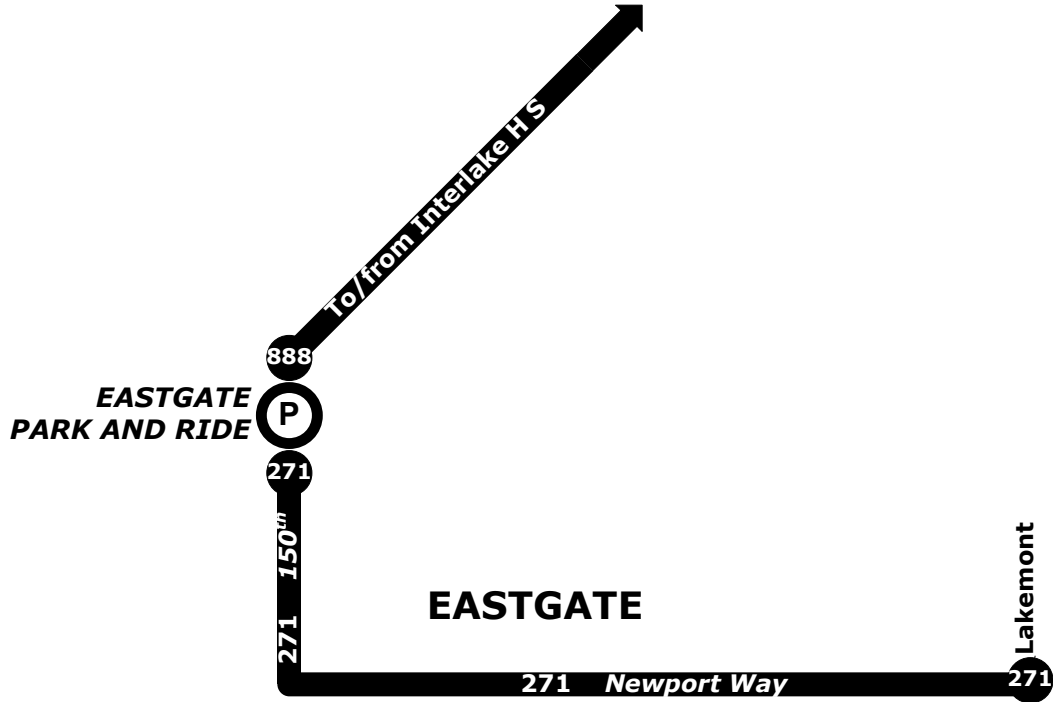

# Newport Way

## To School:

|  |  |  |   |
|--|--|--|---|
| Depart<br>Newport Way -<br>Lakemont<br>via Route 271 | Arrive<br>Eastgate<br>Park and Ride<br>via Route 271 | Depart<br>Eastgate<br>Park and Ride<br>via Route 888 | Arrive<br>Interlake<br>High School<br>via Route 888 |
| 6:24 a m   | 6:38 a m <b>T</b>                                    | 6:45 a m   | 7:19 a m  |

**T** - Transfer here  
to Route 888

**T** - Transfer here  
to Route 271