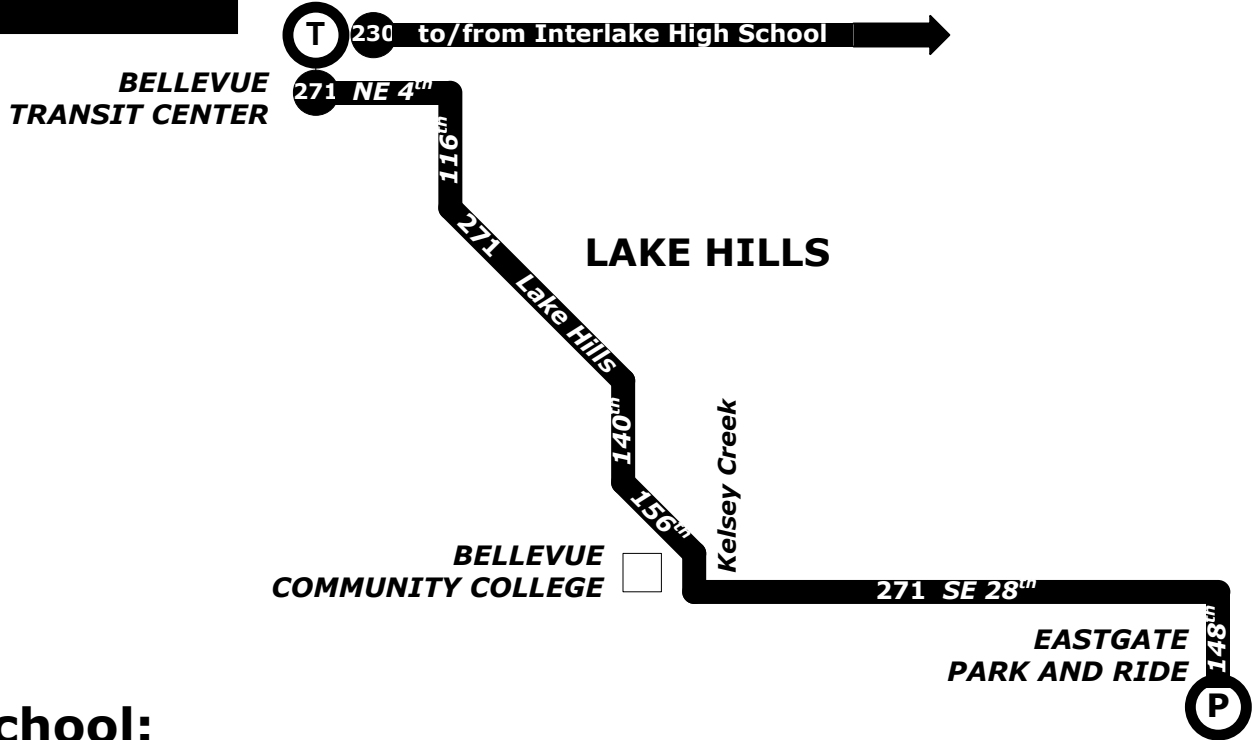

271

Lake Hills

To School:

| | | | | |
|--|--|---|---|---|
| Depart Eastgate Park and Ride via Route 271 | Depart Bellevue Community College via Route 271 | Arrive Bellevue Transit Center via Route 271 | Depart Bellevue Transit Center via Route 230 | Arrive Interlake High School via Route 230 |
| 6:08 a m | 6:14 a m | 6:28 a m | T 6:50 a m | 7:12 a m |

T - Transfer here
to Route 230

From School:

| | | | | |
|---|---|---|--|--|
| Depart Interlake High School via Route 230 | Arrive Bellevue Transit Center via Route 230 | Depart Bellevue Transit Center via Route 271 | Depart Bellevue Community College via Route 271 | Arrive Eastgate Park and Ride via Route 271 |
| 12:46 p m | 1:10 p m | T | 1:35 p m | 1:56 p m |
| 1:16 p m | 1:40 p m | T | 1:50 p m | 2:05 p m |
| 1:45 p m | 2:10 p m | T | 2:20 p m | 2:35 p m |
| 2:15 p m | 2:40 p m | T | 2:50 p m | 3:05 p m |
| 2:44 p m | 3:10 p m | T | 3:20 p m | 3:36 p m |
| 3:14 p m | 3:42 p m | T | 3:45 p m | 4:01 p m |
| 3:46 p m | 4:14 p m | T | 4:15 p m | 4:31 p m |
| 4:16 p m | 4:44 p m | T | 4:45 p m | 5:01 p m |
| 4:46 p m | 5:14 p m | T | 5:15 p m | 5:32 p m |
| 5:16 p m | 5:44 p m | T | 5:45 p m | 6:02 p m |

T - Transfer here
to Route 271