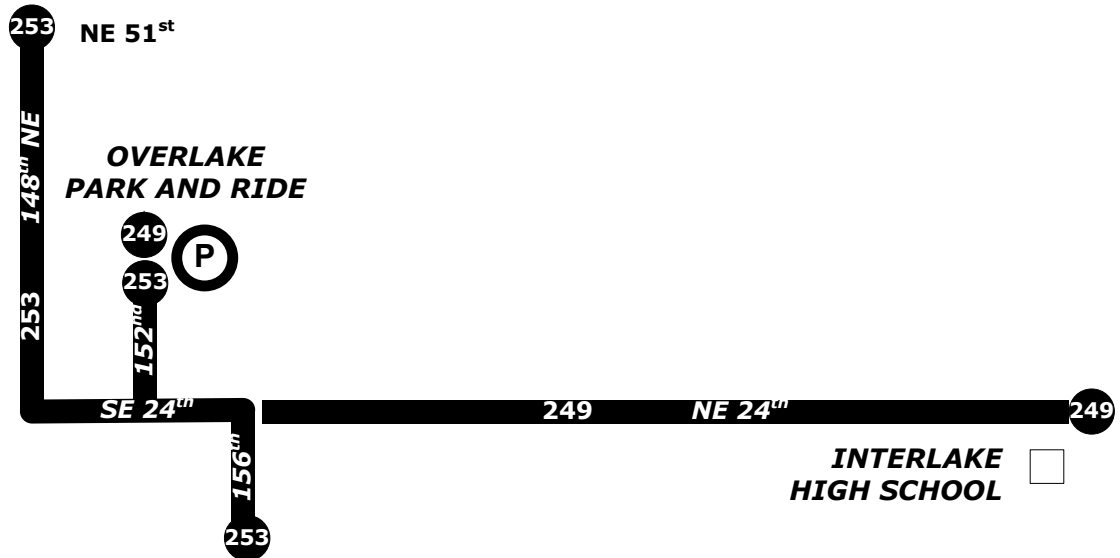

# 148<sup>th</sup> NE

## To School:

Depart NE 51 <sup>st</sup> - 148 <sup>th</sup> via Route 253	Arrive Overlake Park and Ride via Route 253	Depart Overlake Park and Ride via Route 249	Arrive Interlake High School via Route 249
6:57 a m	7:05 a m <b>T</b>	7:19 a m	7:26 a m

**T** - Transfer here  
to Route 249

**T** - Transfer here  
to Route 253