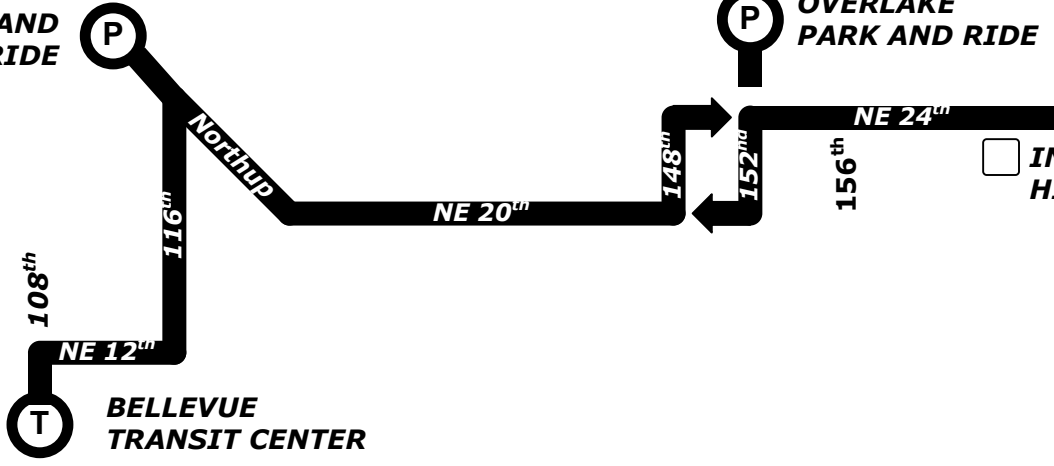

249

NE 20th

**SOUTH KIRKLAND
PARK AND RIDE**

**OVERLAKE
PARK AND RIDE**

**INTERLAKE
HIGH SCHOOL**

**BELLEVUE
TRANSIT CENTER**

To School:

Depart Bellevue Transit Center	Depart Northup - 116 th	Depart Overlake Park and Ride	Depart NE 24 th - 156 th	Arrive Interlake High School
6:55 a m	7:02 a m	7:19 a m	7:23 a m	7:26 a m

From School:

Depart Interlake High School	Depart NE 24 th - 156 th	Depart Overlake Park and Ride	Depart Northup - 116 th	Arrive Bellevue Transit Center
12:59 p m	1:02 p m	1:06 p m	1:18 p m	1:26 p m
1:59 p m	2:02 p m	2:06 p m	2:18 p m	2:26 p m
2:58 p m	3:01 p m	3:05 p m	3:18 p m	3:26 p m
3:35 p m	3:38 p m	3:42 p m	4:00 p m	4:10 p m
4:04 p m	4:07 p m	4:11 p m	4:30 p m	4:40 p m
4:30 p m	4:33 p m	4:37 p m	5:00 p m	5:10 p m
4:58 p m	5:01 p m	5:05 p m	5:30 p m	5:40 p m
5:31 p m	5:34 p m	5:38 p m	6:01 p m	6:10 p m