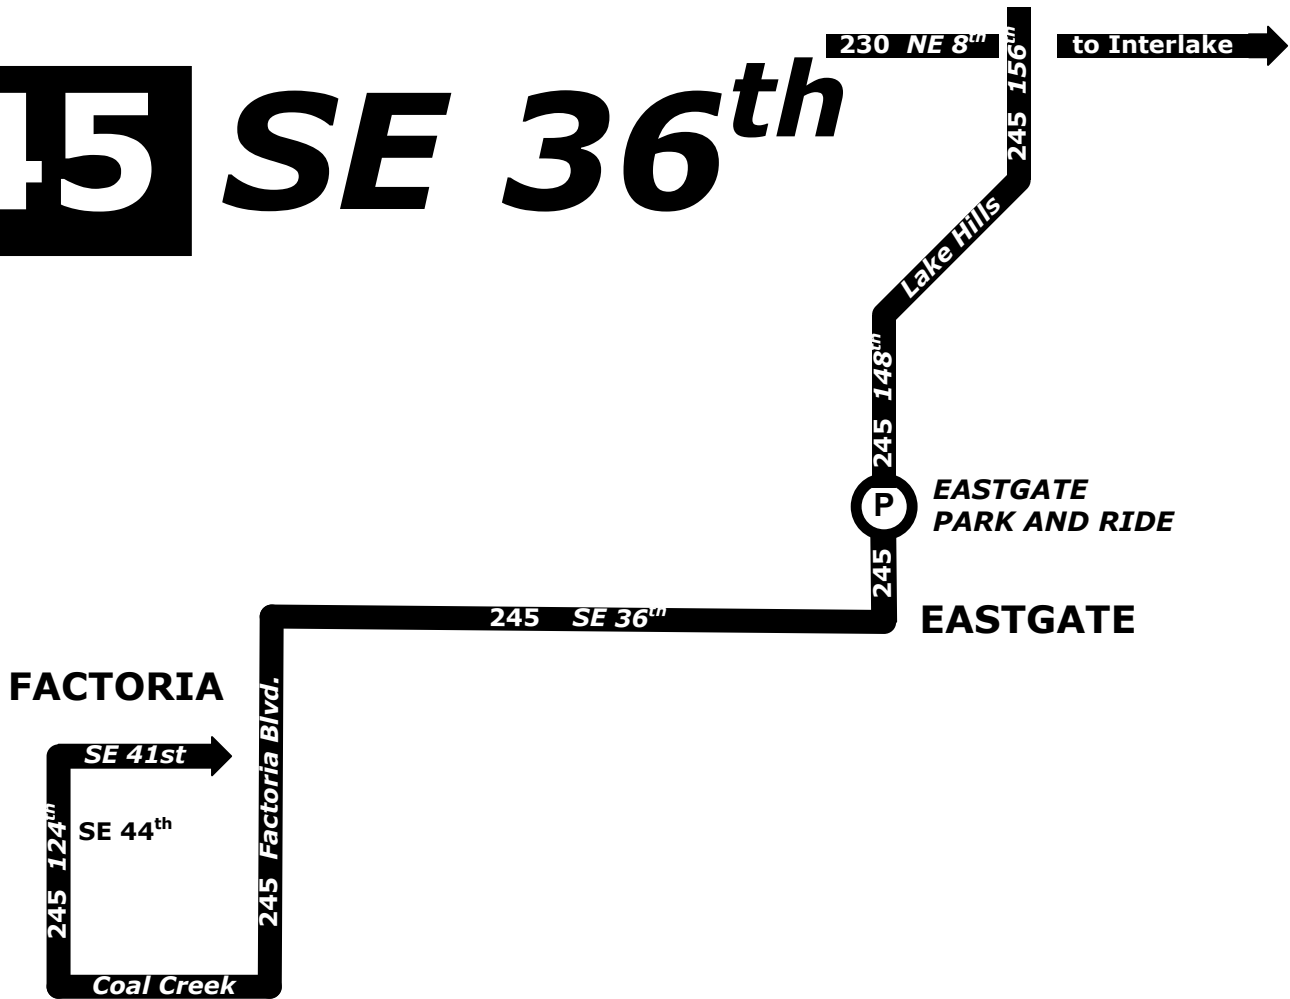

245

SE 36th

To School:

| | | | | |
|---|--|--|--|---|
| Depart SE 44 th - 124 th via Route 245 | Depart Eastgate Park and Ride via Route 245 | Arrive NE 8 th - 156 th via Route 245 | Depart NE 8 th - 156 th via Route 230 | Arrive Interlake High School via Route 230 |
| 6:25 a m | 6:34 a m | 6:48 a m T | 7:02 a m | 7:12 a m |

T - Transfer here
to Route 230

From School:

| | | | | |
|---|--|--|--|---|
| Depart Interlake High School via Route 230 | Arrive NE 8 th - 156 th via Route 230 | Depart NE 8 th - 156 th via Route 245 | Depart Eastgate Park and Ride via Route 245 | Arrive SE 44 th - 124 th via Route 245 |
| 12:46 p m | 12:55 p m T | 1:17 p m | 1:34 p m | 1:46 p m |
| 1:16 p m | 1:25 p m T | 1:47 p m | 2:04 p m | 2:16 p m |
| 1:45 p m | 1:54 p m T | 2:17 p m | 2:35 p m | 2:47 p m |
| 2:15 p m | 2:24 p m T | 2:40 p m | 2:58 p m | 3:10 p m |
| 3:14 p m | 3:25 p m T | 3:26 p m | 3:44 p m | 3:56 p m |
| 3:46 p m | 3:58 p m T | 4:11 p m | 4:29 p m | 4:41 p m |
| 4:16 p m | 4:27 p m T | 4:41 p m | 5:01 p m | 5:16 p m |
| 5:16 p m | 5:27 p m T | 5:28 p m | 5:49 p m | 6:02 p m |

T - Transfer here
to Route 245