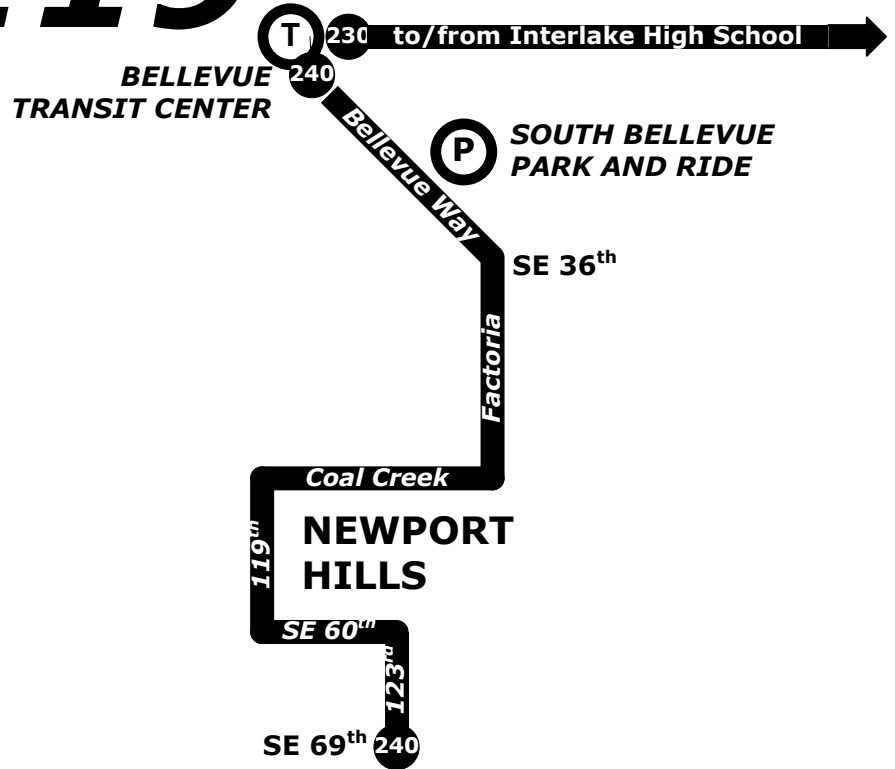

## To School:

Depart SE 69 <sup>th</sup> - 123 <sup>rd</sup> via Route 240	Depart SE 36 <sup>th</sup> - Factoria via Route 240	Depart South Bellevue Park and Ride via Route 240	Arrive Bellevue Transit Center via Route 240	Depart Bellevue Transit Center via Route 230	Arrive Interlake High School via Route 230
5:54 a m	6:09 a m	6:12 a m	6:23 a m <b>T</b>	6:50 a m	7:12 a m

**T** - Transfer here  
to Route 230

## From School:

Depart Interlake High School via Route 230	Arrive Bellevue Transit Center via Route 230	Depart Bellevue Transit Center via Route 240	Depart South Bellevue Park and Ride via Route 240	Depart SE 36 <sup>th</sup> - Factoria via Route 240	Arrive SE 69 <sup>th</sup> - 123 <sup>rd</sup> via Route 240
12:46 p m	1:10 p m <b>T</b>	1:35 p m	1:43 p m	1:46 p m	2:05 p m
1:16 p m	1:40 p m <b>T</b>	2:05 p m	2:13 p m	2:16 p m	2:35 p m
1:45 p m	2:10 p m <b>T</b>	2:35 p m	2:44 p m	2:48 p m	3:06 p m
2:15 p m	2:40 p m <b>T</b>	3:05 p m	3:14 p m	3:18 p m	3:37 p m
2:44 p m	3:10 p m <b>T</b>	3:35 p m	3:44 p m	3:48 p m	4:08 p m
3:14 p m	3:42 p m <b>T</b>	4:05 p m	4:14 p m	4:18 p m	4:41 p m
3:46 p m	4:14 p m <b>T</b>	4:35 p m	4:44 p m	4:48 p m	5:11 p m
4:16 p m	4:44 p m <b>T</b>	5:05 p m	5:14 p m	5:18 p m	5:41 p m
4:46 p m	5:14 p m <b>T</b>	5:35 p m	5:44 p m	5:48 p m	6:13 p m
5:16 p m	5:44 p m <b>T</b>	6:05 p m	6:14 p m	6:18 p m	6:42 p m

**T** - Transfer here  
to Route 240