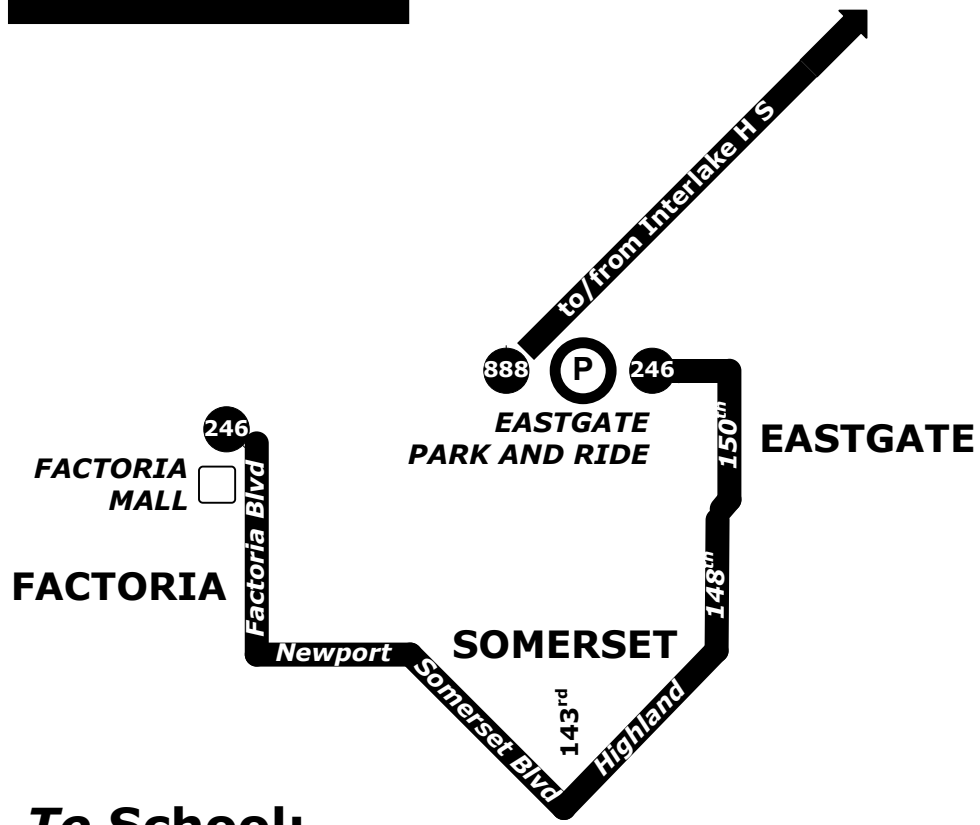

## To School:

Depart Factoria Mall via Route 246 6:14 a m	Depart Somerset Blvd - 143 <sup>rd</sup> via Route 246 6:22 a m	Arrive Eastgate Park and Ride via Route 246 6:30 a m <b>T</b>	Depart Eastgate Park and Ride via Route 888 6:45 a m	Arrive Interlake High School via Route 888 7:19 a m
---	---	---	--	---

**T** - Transfer here  
to Route 888

## From School:

Depart Interlake High School via Route 888 1:05 p m <b>W</b> 3:07 p m <b>xW</b>	Arrive Eastgate Park and Ride via Route 888 1:35 p m <b>T</b> 3:41 p m <b>T</b>	Depart Eastgate Park and Ride via Route 246 1:45 p m 3:45 p m	Depart Somerset Blvd - 143 <sup>rd</sup> via Route 246 1:54 p m 3:54 p m	Arrive Factoria Mall via Route 246 2:02 p m 4:03 p m
--	--	--	---	---

**T** - Transfer here  
to Route 246