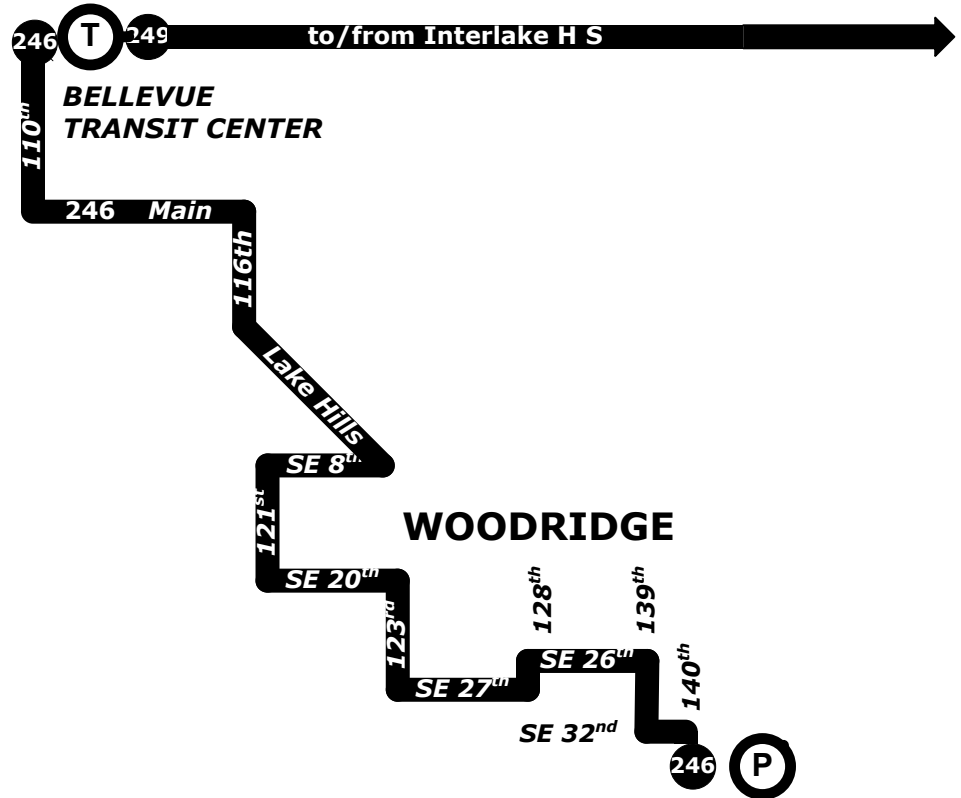

246

123rd

To School:

Depart Eastgate Park and Ride via Route 246	Depart SE 20 th - 123 rd via Route 246	Arrive Bellevue Transit Center via Route 246	Depart Bellevue Transit Center via Route 249	Arrive Interlake High School via Route 249	
6:30 a m	6:38 a m	6:49 a m	T 6:55 a m	7:26 a m	

**EASTGATE
PARK AND RIDE**

T - Transfer here
to Route 249

From School:

Depart Interlake High School via Route 249	Arrive Bellevue Transit Center via Route 249	Depart Bellevue Transit Center via Route 246	Depart SE 20 th - 123 rd via Route 246	Arrive Eastgate Park and Ride via Route 246	
12:59 p m	1:26 p m	1:29 p m	1:38 p m	1:45 p m	
1:59 p m	2:26 p m	2:28 p m	2:37 p m	2:44 p m	
2:58 p m	3:26 p m	3:28 p m	3:38 p m	3:45 p m	
4:04 p m	4:40 p m	5:03 p m	5:14 p m	5:21 p m	

T - Transfer here
to Route 246